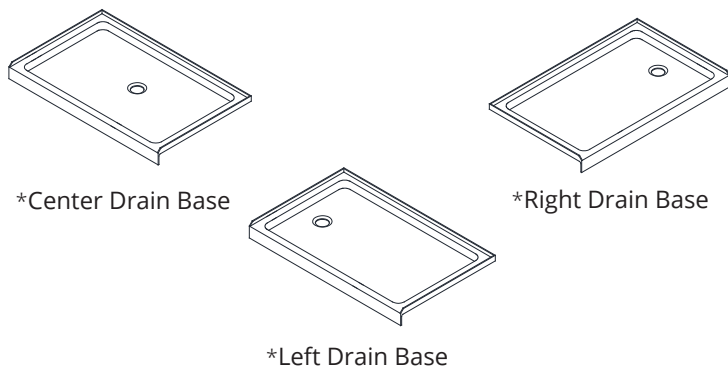

Available Product Configurations:

Model #s:

DLT-1130600

DLT-1130600-22

DLT-1130600-88

DLT-1130600-T44

Model #s:

DLT-1130601

DLT-1130601-22

DLT-1130601-88

DLT-1130601-T44

Model #s:

DLT-1130602

DLT-1130602-22

DLT-1130602-88

DLT-1130602-T44

Important Notes:

DreamLine SlimLine Shower Base dimensions are provided for rough opening measurement (against the studs), while DreamLine Shower Door dimensions are for finished opening measurement.

Make sure that prior to the installation the installation surface is leveled and solid and will be able to support the total weight of the unit. Also make sure the walls are at right angles. While some adjustment in leveling of the tray is possible, irregular installation surface level or improper angle of side walls will result in serious problems for your installation.

Install all of the required plumbing and drainage before installing the shower base. Use a competent and licensed plumber for all plumbing installation.

Drain not included with this product. The drain opening is 3-3/8" in diameter and accepts a standard 2" compression fitted drain.

Important Disclaimers:

- DreamLine Shower Bases will always be larger (approximately 2 in. or 51mm) than the corresponding DreamLine Shower Doors. Please, take this information under advisement when ordering your Shower Base and Shower Door separately.
- Please read Installation Manual thoroughly prior to installing this product.
- Please note that you should consult your local building codes with questions on installation compliance standards. Building and plumbing codes may vary by location, and DreamLine® is not responsible for code compliance standards for your project and will not accept any returns.