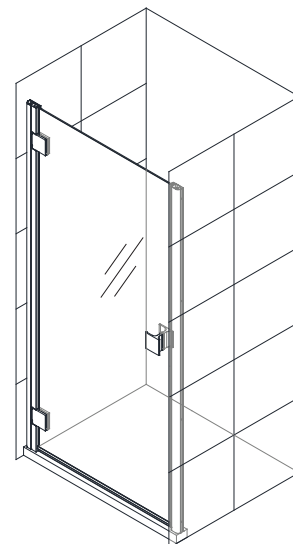

Specification Features

- LUMEN SHOWER DOOR AND SLIMLINE SHOWER BASE
- MODERN WALL PROFILE DESIGN WITH INTEGRATED HINGES
- REVERSIBLE FOR A RIGHT OR LEFT DOOR OPENING
- 1 IN. OF TOTAL ADJUSTMENT FOR WIDTH OR OUT-OF-PLUMB
- 1/4 IN. (6MM) THICK CERTIFIED CLEAR TEMPERED GLASS
- FULL LENGTH MAGNETIC DOOR LATCH
- SLIMLINE SINGLE THRESHOLD SHOWER BASE
- SLIP-RESISTANT TEXTURED FLOOR PATTERN

Technical Information

- Door Model: Lumen
- Door Type: Hinged Shower Door
- Dimensions: 42"W x 36"D x 74 3/4"H
- Access Width: 35 1/2"
- Glass Thickness: 1/4" [6 mm]
- Glass Type: Clear
- Base Type: Single Threshold
- Base Color: Black

Unique Product Design Details:

Shower Door Hinge

Shower Door Handle

Important Notes:

If this unit is going to be installed in a new construction, please, install all of the required plumbing and drainage before installing the shower. Use a competent and licensed plumber for all plumbing installation period.