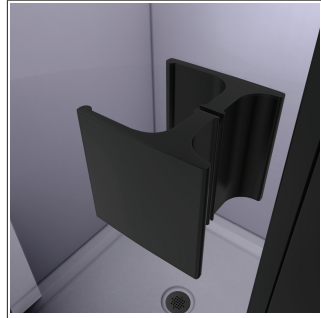

Specification Features

- LUMEN SHOWER DOOR AND SLIMLINE SHOWER BASE
- MODERN WALL PROFILE DESIGN WITH INTEGRATED HINGES
- REVERSIBLE FOR A RIGHT OR LEFT DOOR OPENING
- 1 IN. OF TOTAL ADJUSTMENT FOR WIDTH OR OUT-OF-PLUMB
- 1/4 IN. (6MM) THICK CERTIFIED CLEAR TEMPERED GLASS
- FULL LENGTH MAGNETIC DOOR LATCH
- SLIMLINE SINGLE THRESHOLD SHOWER BASE
- SLIP-RESISTANT TEXTURED FLOOR PATTERN

Technical Information

- Door Model: Lumen
- Door Type: Hinged Shower Door
- Dimensions: 42"W x 36"D x 74 3/4"H
- Access Width: 35 1/2"
- Glass Thickness: 1/4" [6 mm]
- Glass Type: Clear
- Base Type: Single Threshold
- Base Color: Black

Codes/Standards Applicable

- ANSI Z97.1 (Tempered Glass)
- 16 CFR Part 1201

Hardware Finish Options:

- 01 - Chrome
- 04 - Brushed Nickel
- 06 - Oil Rubbed Bronze
- 09 - Matte Black

Model SKUs:

- DL-533642-88-01 DL-533642-88-04
- DL-533642-88-06 DL-533642-88-09

Unique Product Design Details:

Shower Door Hinge

Shower Door Handle

Important Notes:

If this unit is going to be installed in a new construction, please, install all of the required plumbing and drainage before installing the shower. Use a competent and licensed plumber for all plumbing installation period.