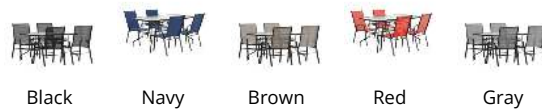

## PATIO

**BRAZOS 5 PIECE OUTDOOR PATIO DINING SET - 55" TEMPERED GLASS PATIO TABLE WITH UMBRELLA HOLE, 4 NAVY FLEX COMFORT STACK CHAIRS**

### UPC:

889142872054

- 5 piece patio set for breakfast on your deck or serving patrons "al fresco" at your restaurant
- PATIO TABLE: Ripple effect smooth touch tempered glass rectangular top with contrasting black steel frame and umbrella hole
- Includes 4 sling flex comfort patio chairs with curved arms and plastic floor glides to protect concrete and decking, stackable up to 4 high
- Seats up to 4 Adults for outdoor dining
- PRODUCT MEASUREMENTS: Table Size: 31.5"W x 55"D x 27.5"H; Chair Size: 21.25"W x 29"D x 36"H; Seat Size: 17.5"W x 16"D x 17"H; Back Size: 17.5"W x 23"H; Arm Size: 23"H from floor; 7"H from seat

### VARIATIONS:

Black

Navy

Brown

Red

Gray