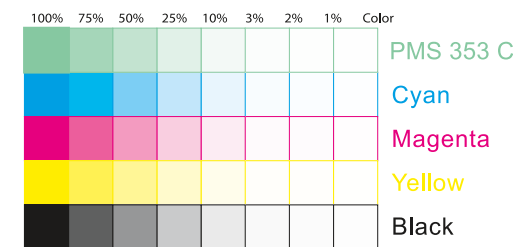

16792 - Primary POP

15"x7"

3.30

ingenuity™

**Proper Positioner™
7-in-1 High Chair
Parker™**
0M-5Y AÑOS
ANS

Better posture for better digestion at any age
Mejor postura para una mejor digestión a cualquier edad
Position idéale pour une bonne digestion à tout âge

7 modes that grow from baby to toddler • 7 modos que se adaptan al crecimiento, desde bebé hasta que empieza a caminar • 7 modes évolutifs pour petits et plus grands

Reclining seat mode mimics mom's hold for bottle feeding
El asiento reclinable imita los brazos de mamá cuando le da el biberón
Mode siège inclinable imitant les bras de maman quand elle donne le biberon

Removable rocking infant seat great for room-to-room portability
Asiento para bebé con balancín desmontable ideal para transportarlo de una habitación a otra
Enlever le siège balancelle enfant pour un transport facilité d'une pièce à l'autre de la maison

Ergonomic seat and adjustable footrest help maintain postural stability as child grows
El asiento ergonómico y el reposapiés ajustable ayudan a la estabilidad postural a medida que el niño crece
Siège ergonomique et repose pieds ajustable pour une stabilité posturale optimale quand l'enfant grandit

Flip over

Feeding transitions made simple™

8"x1"

kids2™

File Name: 16792_MEEU_PRIPOP092823r1.ai
Brand: Ingenuity
Category: High chair
Product Name: Proper Positioner™ 7-in-1 High Chair - Parker
Package Designer: Jimmy Li
Product Manager: XXXXXXXX
Engineer: XXXXXXXX
Languages: 3L/4L
Dimensions: 15" x 8"

Packaging Prints
PMS 353 C plus CMYK
L*81.64 a*-39.47 b*14.56

pressSIGN CMYK 1 Spot_Colourbar_ISO 12647-2 Coated White Backing v6_labels_below i1Pro Contrast Bars.eps

pressSIGN CMYK 1 Spot_Colourbar_ISO 12647-2 Coated White Backing v6_labels_below eps