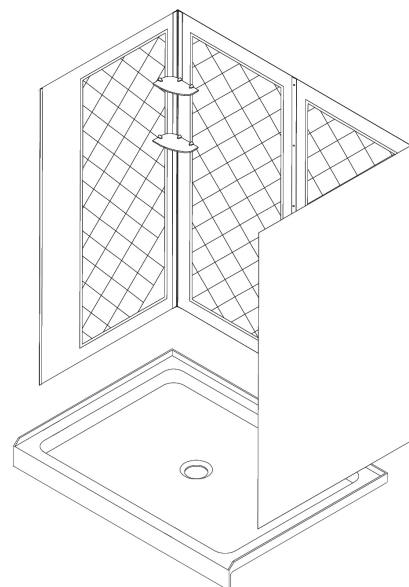

QWALL-5

Specification Features

- QWALL-5 BACKWALLS AND SLIMLINE SHOWER BASE
- SINGLE THRESHOLD SHOWER BASE
- LOW PROFILE THRESHOLD FOR EASY ENTRY AND EXIT
- GLOSSY ACRYLIC FINISH IS SCRATCH AND STAIN RESISTANT
- SLIP-RESISTANT TEXTURED FLOOR PATTERN
- REINFORCED WITH FIBERGLASS FOR DURABILITY
- Q-WALL BACKWALL: TILE PATTERN FOR A MODERN LOOK
- 2 CONVENIENT GLASS SHELVES FOR STORAGE

Technical Information

- Wall Model: QWall-5
- Base Model: Slimline
- Dimensions: 60" W x 36" D x 76 3/4" H
- Base Type: Single Threshold
- Base Color: White
- Base Drain Location: Center
- Wall Color: White

Codes/Standards Applicable

- cUPC certified

Hardware Finish Options:

- 01 - White

Model SKUs:

- DL-6192C-01 Center Drain Base Kit
- DL-6192L-01 Left Drain Base Kit
- DL-6192R-01 Right Drain Base Kit