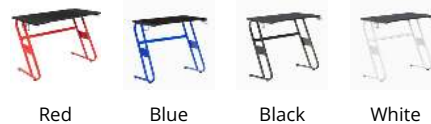

FLASH FURNITURE

a Ubique Group brand

GAMING DESKS

FISHER BLUE GAMING ERGONOMIC DESK WITH CUP HOLDER AND HEADPHONE HOOK

SKU:

NAN-RS-G1030-BL-GG

UPC:

889142609636

- Gaming Table: Elevate your gaming experience with a computer desk with cup holder to get through those intense gaming sessions; Pair with our Gaming Chair Racing Office Ergonomic Computer PC Chairs
- Spacious gaming surface for single monitor or dual monitors, keyboard, mouse and other gaming accessories
- Smooth laminate top, blue powder coated metal frame, screw leveling floor glides, detachable cup holder and headset hook
- Multi-purpose design: gaming desk, computer desk, call center desk, dorm room
- PRODUCT MEASUREMENTS: 45.25"W x 23.75"D x 30"H;
Desktop Size with Detachable Accessories: 51.5"W x 23.75"D x 30"H

VARIATIONS:

Red

Blue

Black

White