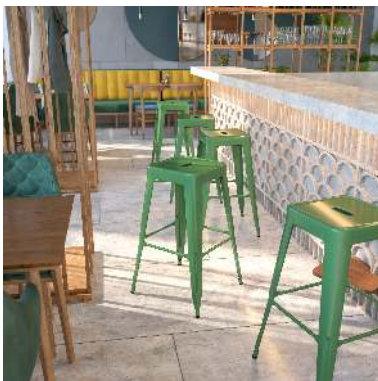

FLASH FURNITURE

a Ubique Group brand

RESTAURANT

KAI COMMERCIAL GRADE 30" HIGH BACKLESS GREEN METAL INDOOR-OUTDOOR BARSTOOL WITH SQUARE SEAT

SKU:

CH-31320-30-GN-GG

UPC:

889142014157

- Everyone will be asking "where you got that great stool" when they see this industrial style, bar height stool at your home or business. Think outside the box and add a piece of wood and another barstool for a cool looking desk.
- Glossy colorful metal barstool, fully assembled, stackable stool stacks 4-8 high making it ideal for spare seating, plastic caps protect frame when stacked
- Galvanized steel prevents rusting while used outdoors, seat drain allows rainwater to pass through, heavy duty construction holds up to 500 pounds
- Industrial backless bar height stool for your patio, restaurant, hotel
- PRODUCT MEASUREMENTS: Overall Size: 17"W x 17"D x 30"H; Seat Size: 12"W x 12"D x 30"H; No Assembly Required

VARIATIONS: