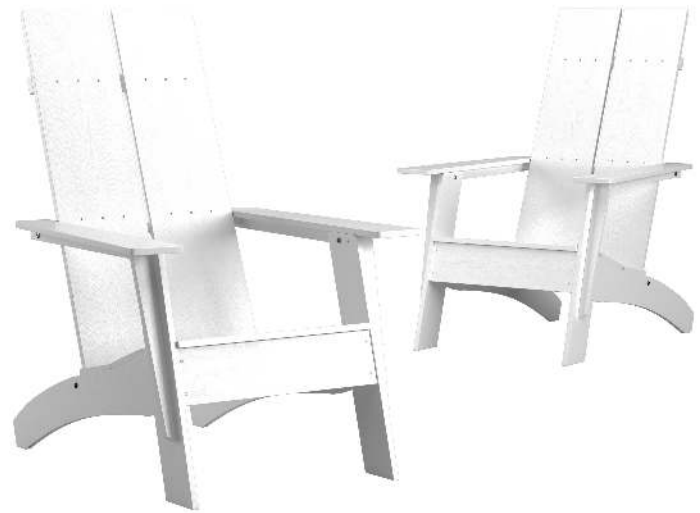

## ADIRONDACK CHAIRS

### SET OF 2 SAWYER MODERN ALL-WEATHER POLY RESIN WOOD ADIRONDACK CHAIRS IN WHITE

#### SKU:

2-JJ-C14509-WH-GG

#### UPC:

840196321530

- Give your patio, deck, or porch a facelift with the modern design of these wide slat back Adirondack chairs; Hold up to 350 lbs. to accommodate most users
- WOOD LOOK: Polystyrene resin composition mimics the look of wood without the maintenance, won't chip, peel, or splinter
- EXCEPTIONAL COMFORT: Supportive dual slat back design, slanted seat for reclining; streamlined arms relieve pressure from the neck and shoulders; Holds up to 350 lbs. static weight
- LONG-LASTING CONSTRUCTION: Rust resistant stainless steel metal screws; UV treated to prevent fading; Illustrated assembly and included tools for quick assembly
- PRODUCT MEASUREMENTS: Overall Size: 30.5"W x 37.5"D x 39.5"H; Seat Size: 20.25"W x 19.5"D x 14.75"H; Back Size: 18.25"W x 32.5"H; Arm Size: 22"H from floor; 7.5"H from seat