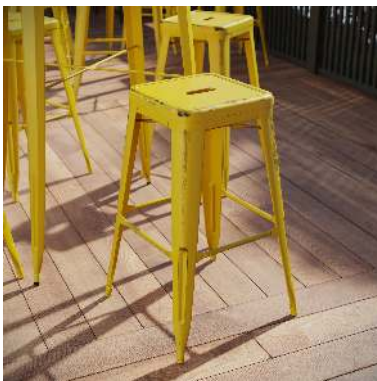

FLASH FURNITURE

a Ubique Group brand

RESTAURANT

KAI COMMERCIAL GRADE 30"
HIGH BACKLESS DISTRESSED
YELLOW METAL
INDOOR-OUTDOOR
BARSTOOL

SKU:

ET-BT3503-30-YL-GG

UPC:

889142024620

- It isn't everyday you find a stool that is so at home in multiple settings. Whether you're going for a bold industrial look or completing that farmhouse design you had your heart set on, this distressed stool will be the star on either stage.
- Metal stack stool: stacks up to 10 high making it ideal for spare seating, plastic caps protect frame when stacked
- Quality Construction: ships fully assembled, seat drain allows rainwater to pass through, heavy duty construction holds up to 500 pounds
- Industrial backless bar height stool for your patio, restaurant, hotel
- PRODUCT MEASUREMENTS: Overall Size: 17"W x 17"D x 30"H; Seat Size: 12"W x 12"D x 30"H; No Assembly Required

VARIATIONS: