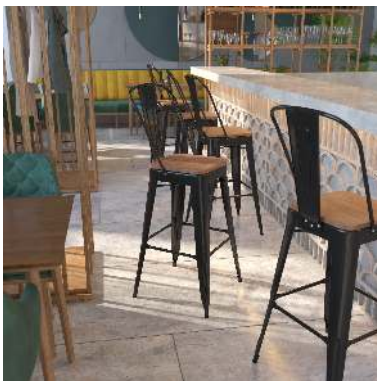

FLASH FURNITURE

a Ubique Group brand

RESTAURANT

LILY 30" HIGH BLACK METAL BARSTOOL WITH BACK AND WOOD SEAT

SKU:

CH-31320-30GB-BK-WD-GG

UPC:

889142500056

- Whether you're going for a bold statement with an industrial design, or a vintage farmhouse look from a simpler time, this high back stool is versatile enough to pull your look together. This bar height stool is durable enough for business and home use.
- Glossy colorful metal barstool, gently curving back with vertical slat, textured walnut wood seat
- Heavy duty galvanized steel construction holds up to 500 pounds, designed for indoor use only
- Modern metal bar height stool for your kitchen, bar, restaurant, hotel
- **PRODUCT MEASUREMENTS:** Overall Size: 17.75"W x 20"D x 45.25"H; Seat Size: 12"W x 12"D x 30.25"H; Back Size: 17.75"W x 16.25"H

VARIATIONS: