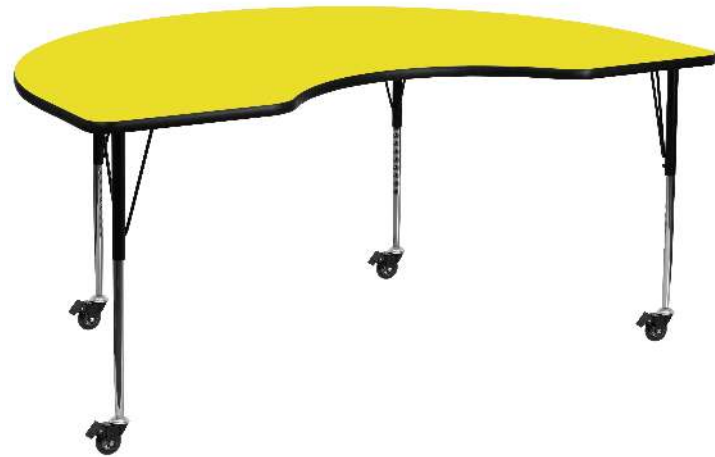

FLASH FURNITURE

a Ubiq Group brand

CLASSROOM

WREN MOBILE 48"W X 96"L
KIDNEY YELLOW HP LAMINATE
ACTIVITY TABLE - STANDARD
HEIGHT ADJUSTABLE LEGS

SKU:

XU-A4896-KIDNY-YEL-H-A-CAS-GG

UPC:

847254081610

PRODUCT MEASUREMENTS: Overall Size: 48"W x 96"D x 22.37-30.5"H; Ships In Multiple Boxes

VARIATIONS:

Red

Gray

Oak

Yellow