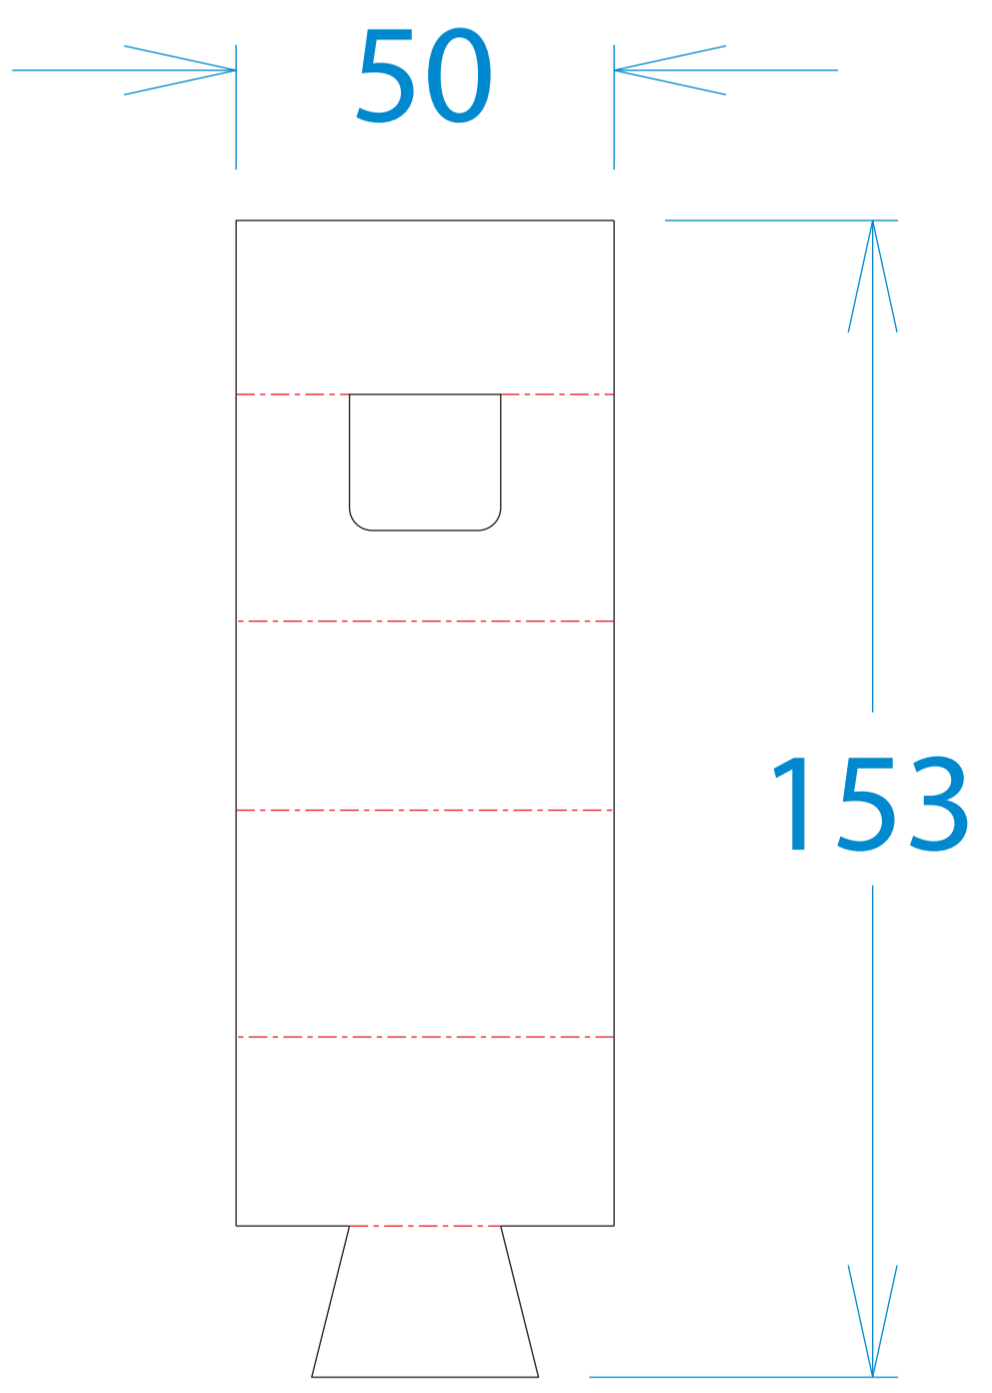

869.01

1016.75

Insert x2

for 1 PACK version
please add the DC/LT information next
to the arrow icon on both side panels.

kids! File Name: 60135_EP_Box_013024.ai Brand: BS E-Packaging Category: Toys Product Name: Playful Pinwheels Bouncer™ Package Designer: Product Manager: Engineer: Language: EL Dimensions: See die line	Packaging Prints K 	