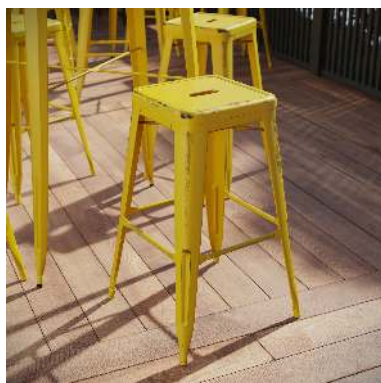

FLASH FURNITURE

a Ubique Group brand

RESTAURANT

KAI COMMERCIAL GRADE 4 PACK 30" HIGH BACKLESS DISTRESSED YELLOW METAL INDOOR-OUTDOOR BARSTOOL

SKU:

4-ET-BT3503-30-YL-GG

UPC:

889142044192

- Pack of 4: It isn't everyday you find a stool that is so at home in multiple settings. Whether you're going for a bold industrial look or completing that farmhouse design you had your heart set on, this distressed stool will be the star on either stage.
- Metal stack stool: stacks up to 10 high making it ideal for spare seating, plastic caps protect frame when stacked
- Quality Construction: ships fully assembled, seat drain allows rainwater to pass through, heavy duty construction holds up to 500 pounds
- Industrial backless bar height stool for your patio, restaurant, hotel
- PRODUCT MEASUREMENTS: Overall Size: 17"W x 17"D x 30"H; Seat Size: 12"W x 12"D x 30"H; No Assembly Required

VARIATIONS: