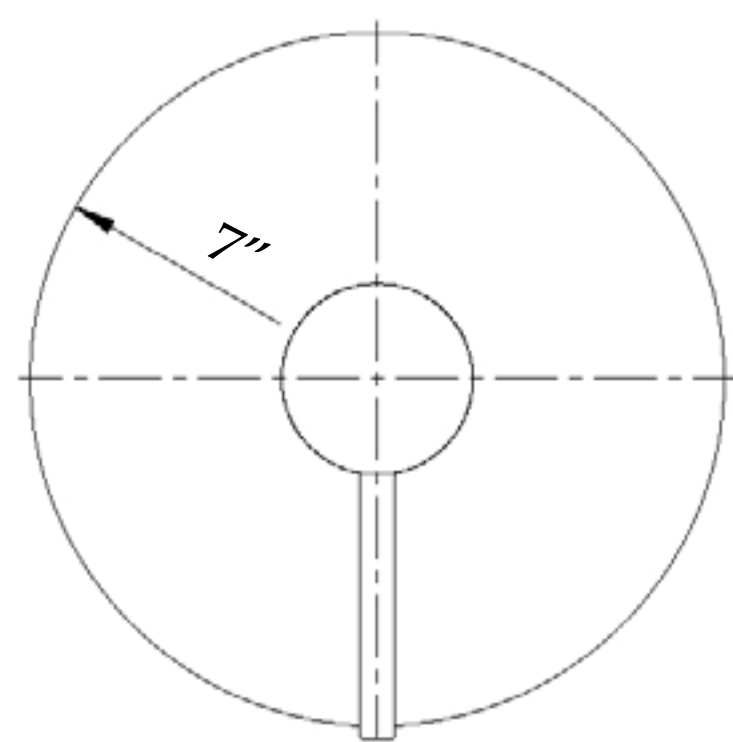

FSEL277X

ELEGANCE

RAINFALL SHOWER SET WITH ROUND SHOWER HEAD AND ROUND VALVE

SIDE VIEW

FRONT VIEW

FRONT VIEW

SIDE VIEW

BACK VIEW

CT05Y

SIDE VIEW