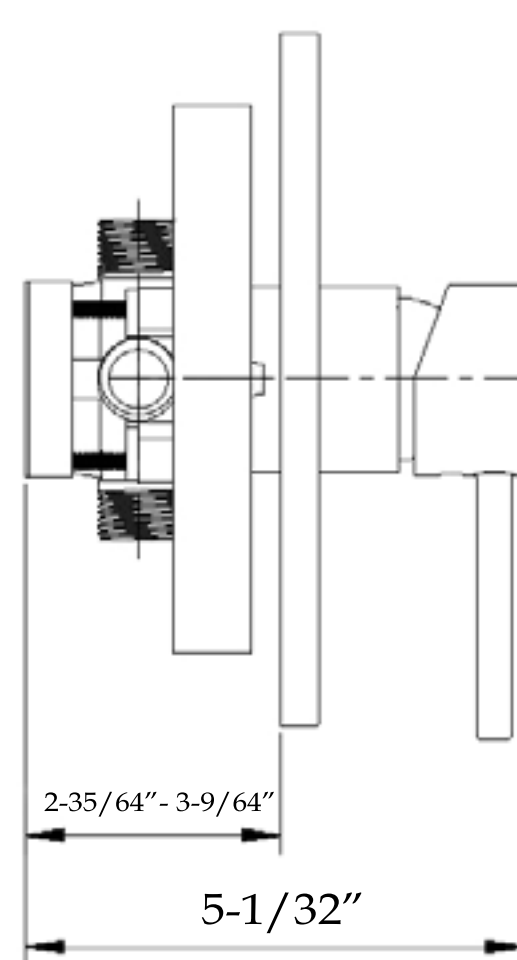

FSEL277X

ELEGANCE

RAINFALL SHOWER SET WITH ROUND SHOWER HEAD AND ROUND VALVE

SIDE VIEW

FRONT VIEW

FRONT VIEW

SIDE VIEW

BACK VIEW

CT05Y

SIDE VIEW