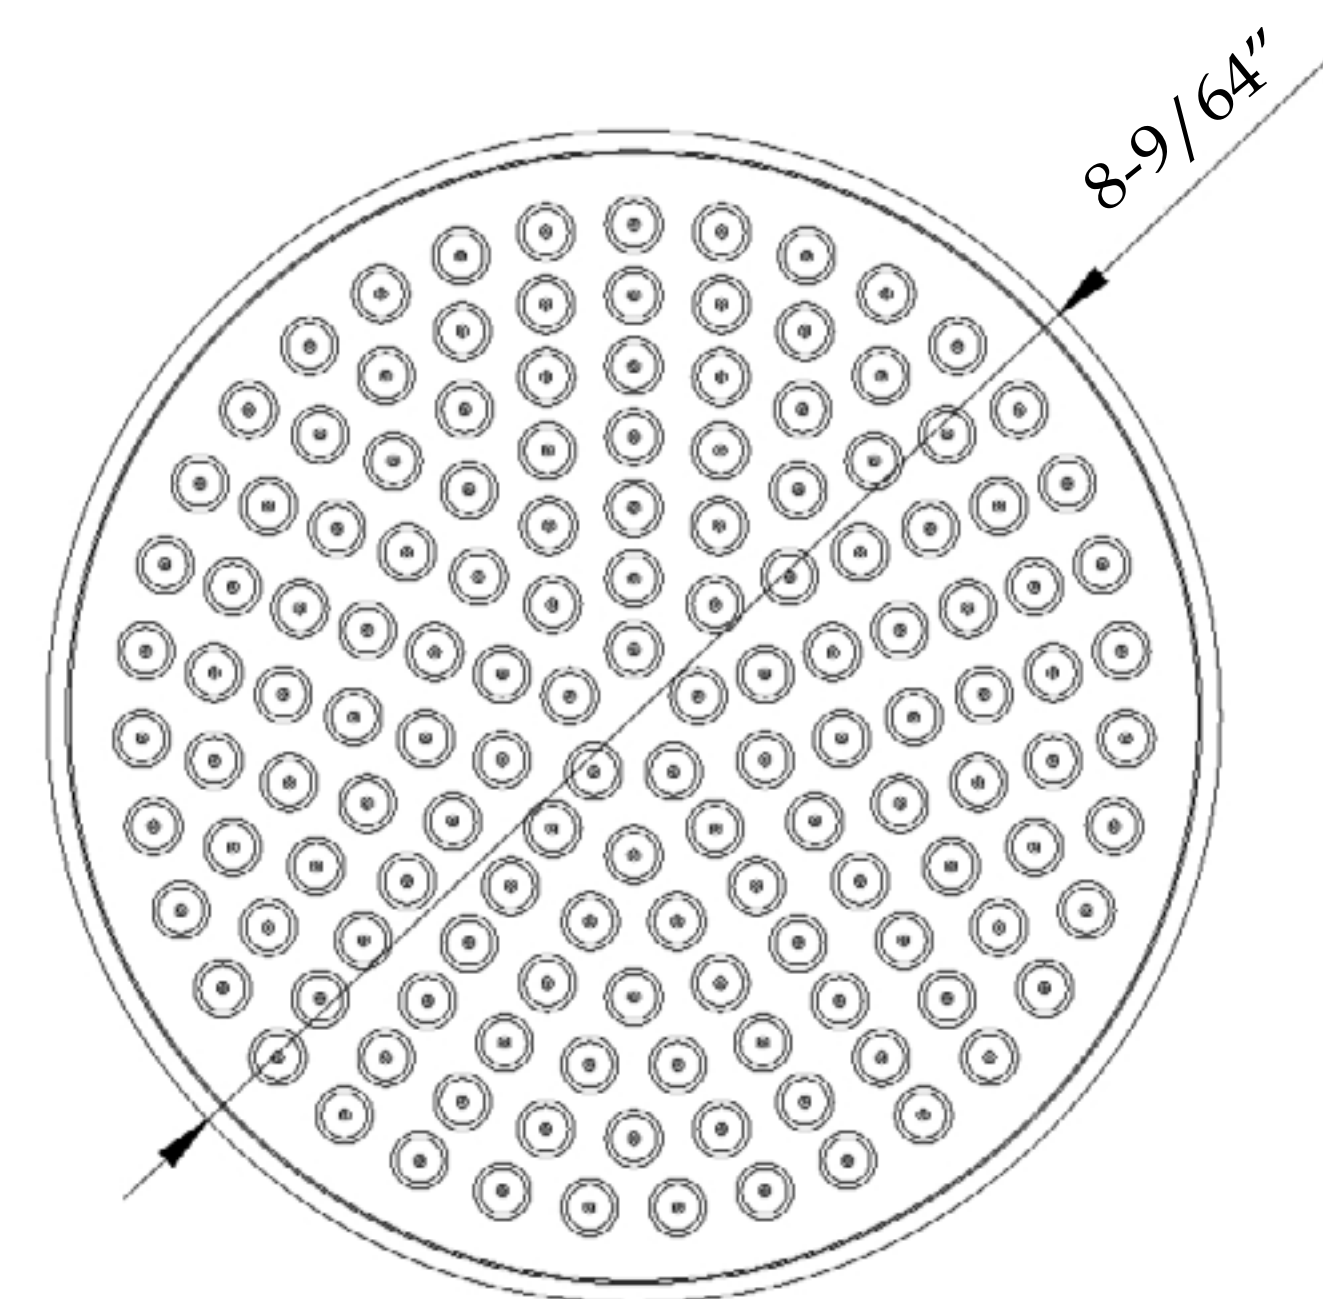

FSEL277X

ELEGANCE

RAINFALL SHOWER SET WITH ROUND SHOWER HEAD AND ROUND VALVE

SIDE VIEW

FRONT VIEW

FRONT VIEW

SIDE VIEW

BACK VIEW

CT05Y

SIDE VIEW