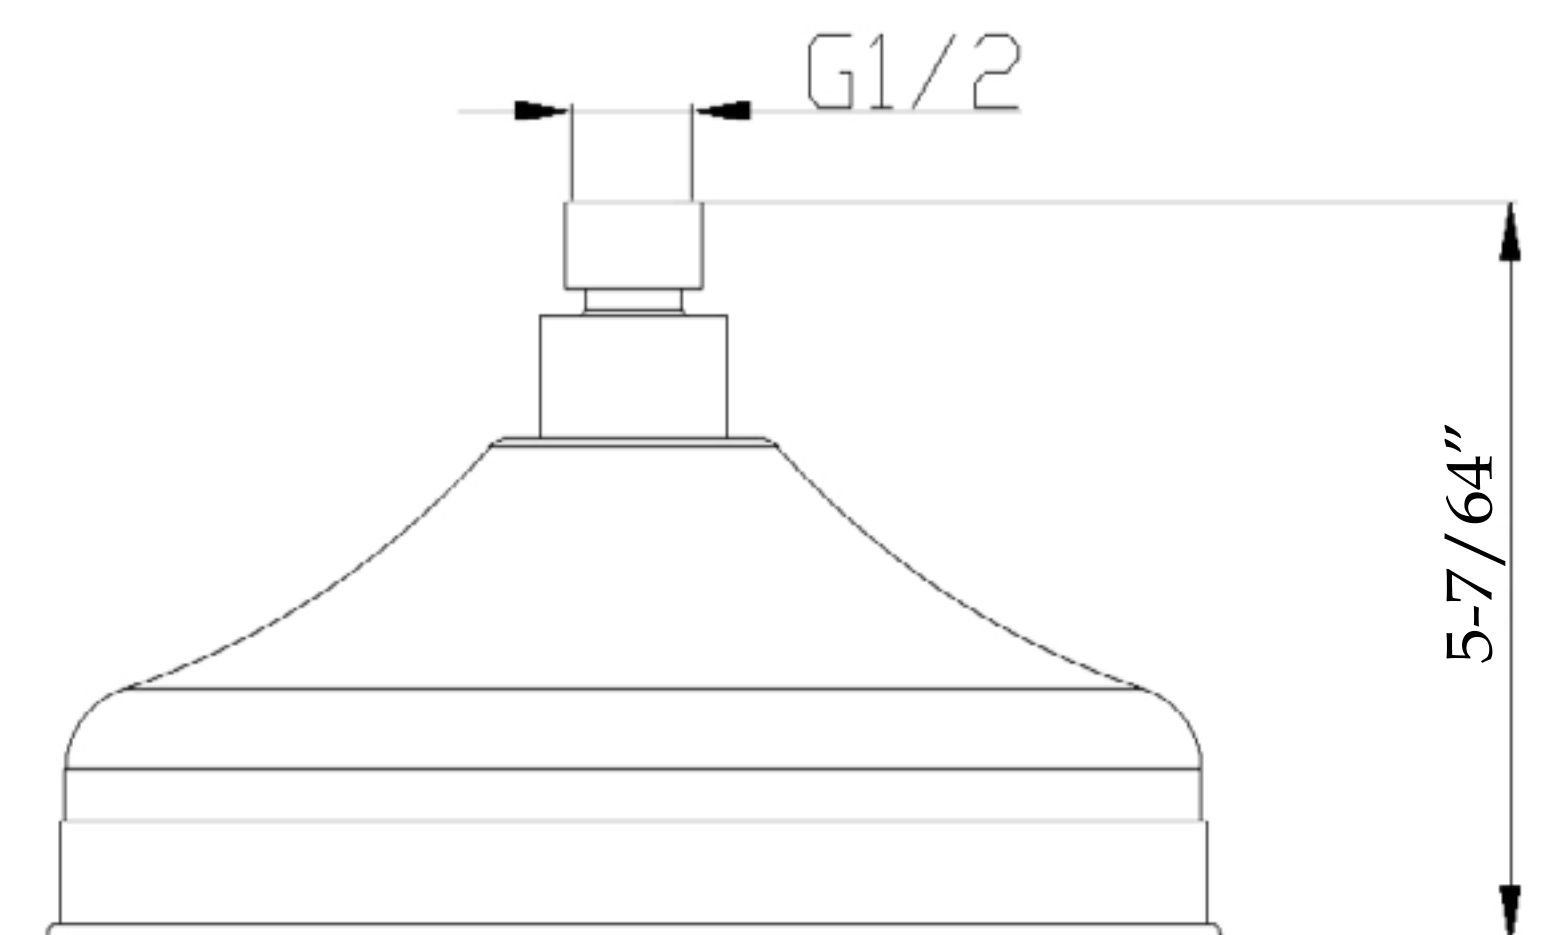

FSEL277X

ELEGANCE

RAINFALL SHOWER SET WITH ROUND SHOWER HEAD AND ROUND VALVE

SIDE VIEW

FRONT VIEW

FRONT VIEW

SIDE VIEW

BACK VIEW

CT05Y

SIDE VIEW