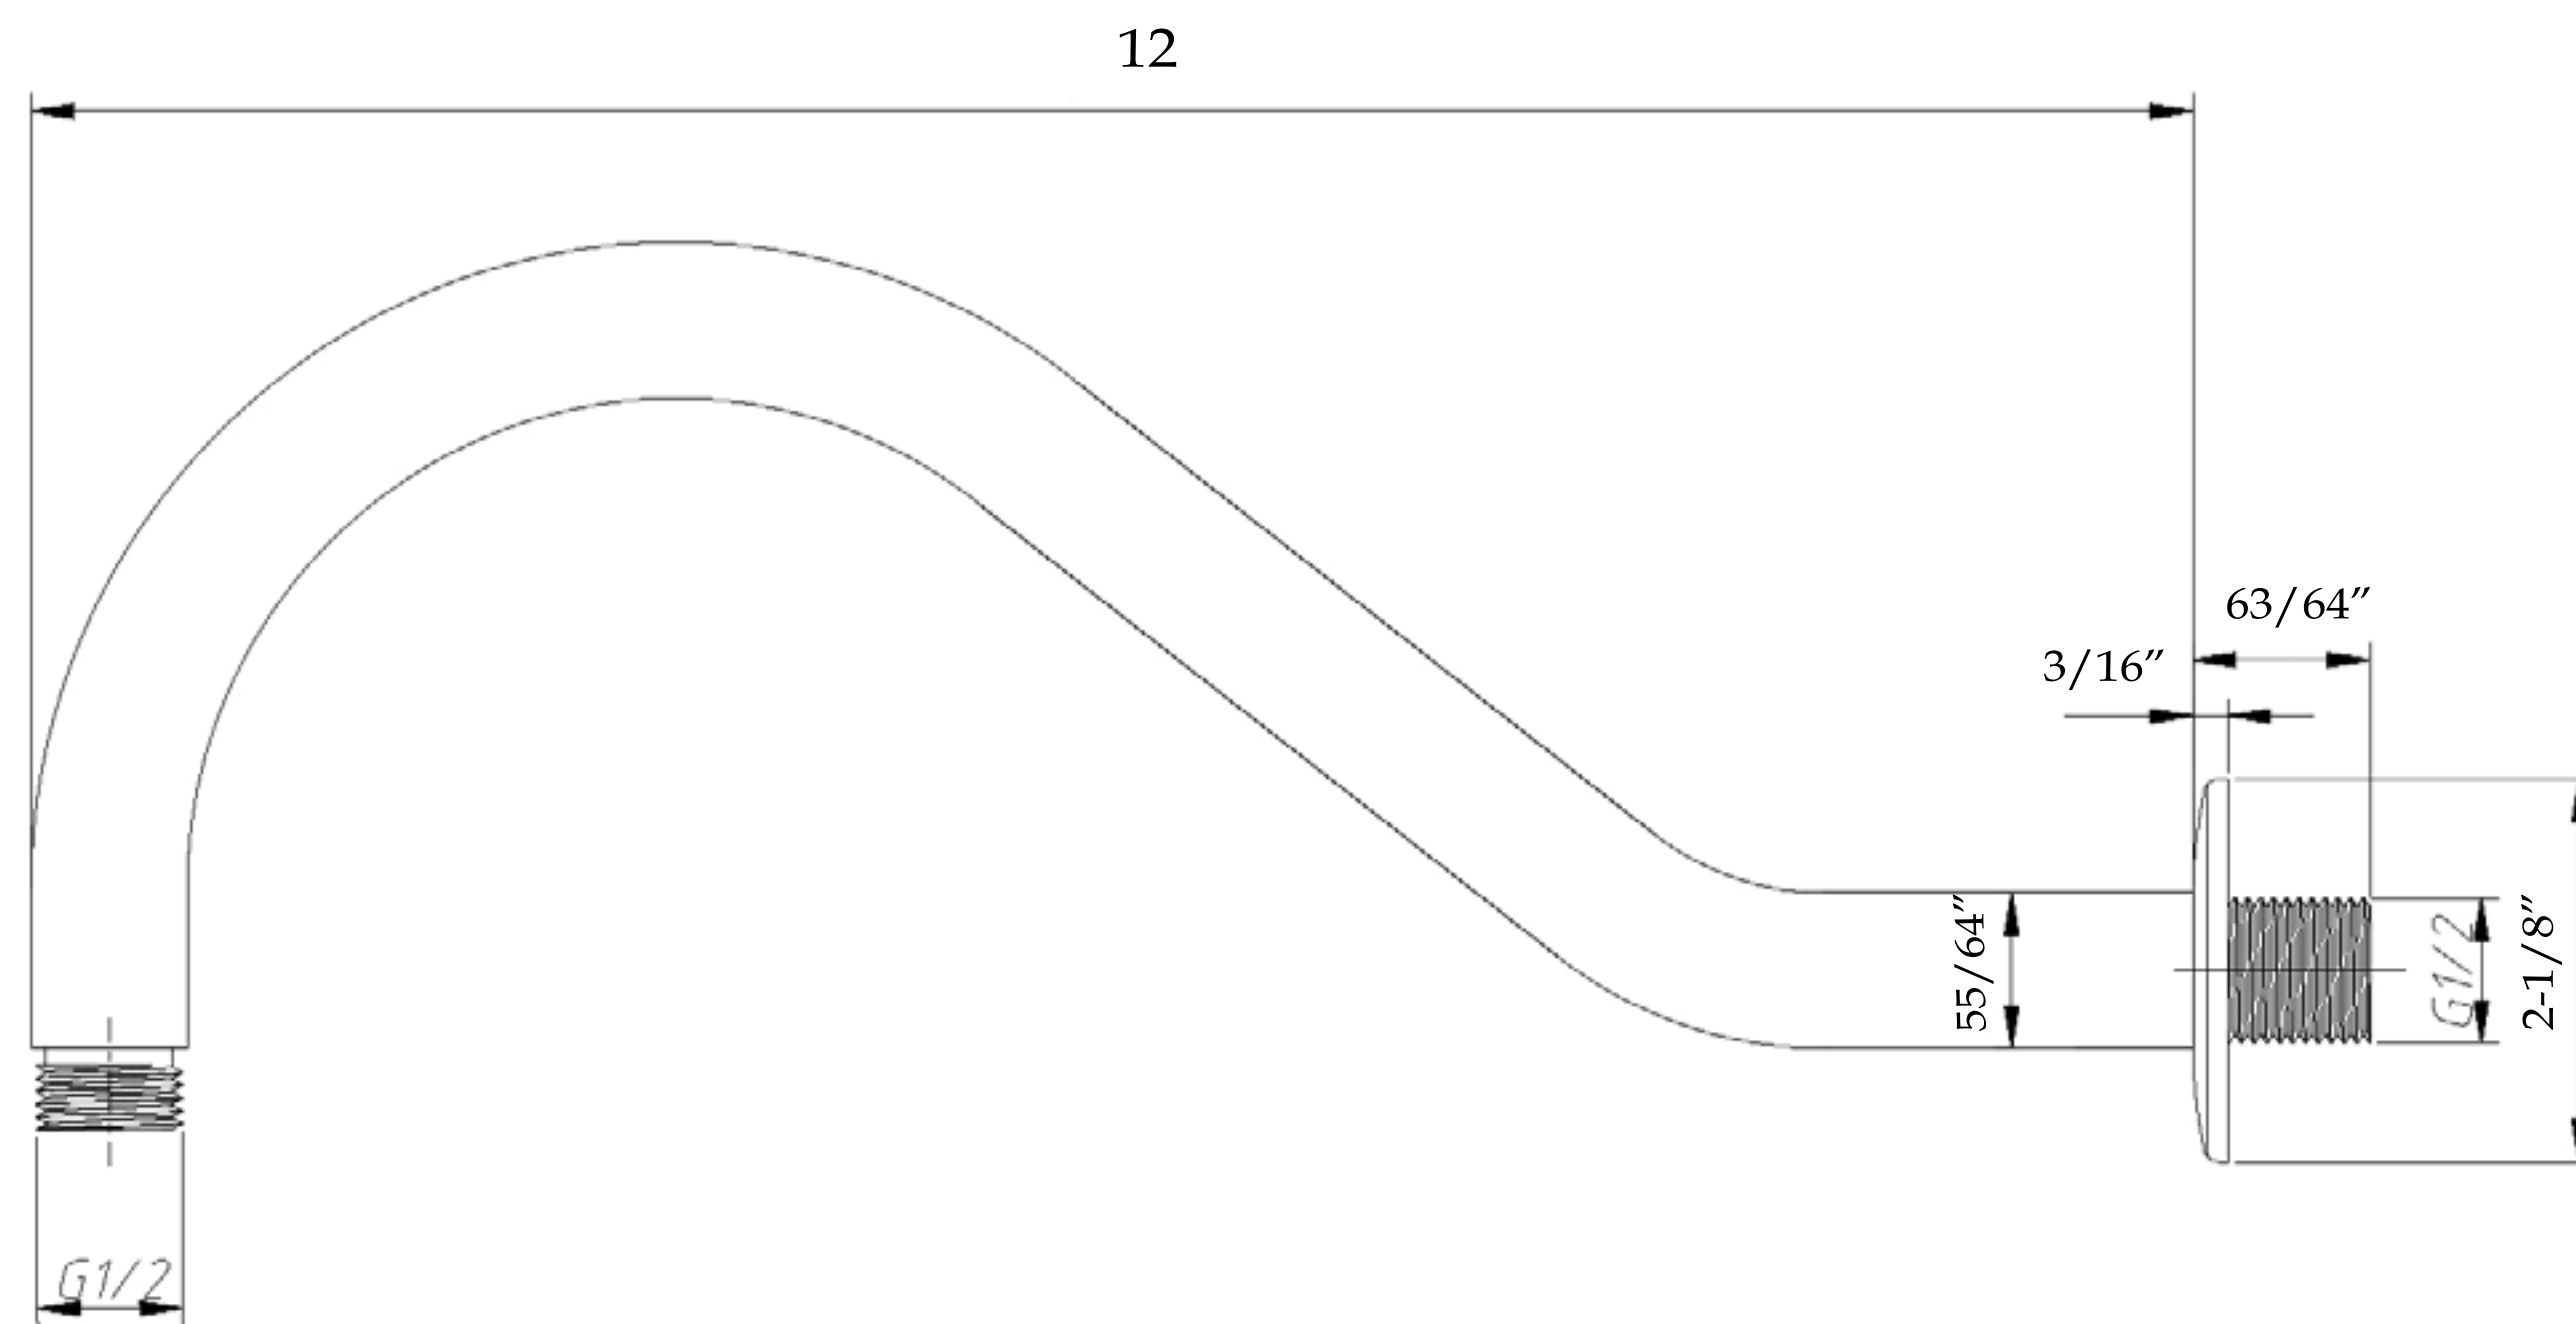

FSEL277X

ELEGANCE

RAINFALL SHOWER SET WITH ROUND SHOWER HEAD AND ROUND VALVE

SIDE VIEW

FRONT VIEW

FRONT VIEW

SIDE VIEW

BACK VIEW

CT05Y

SIDE VIEW