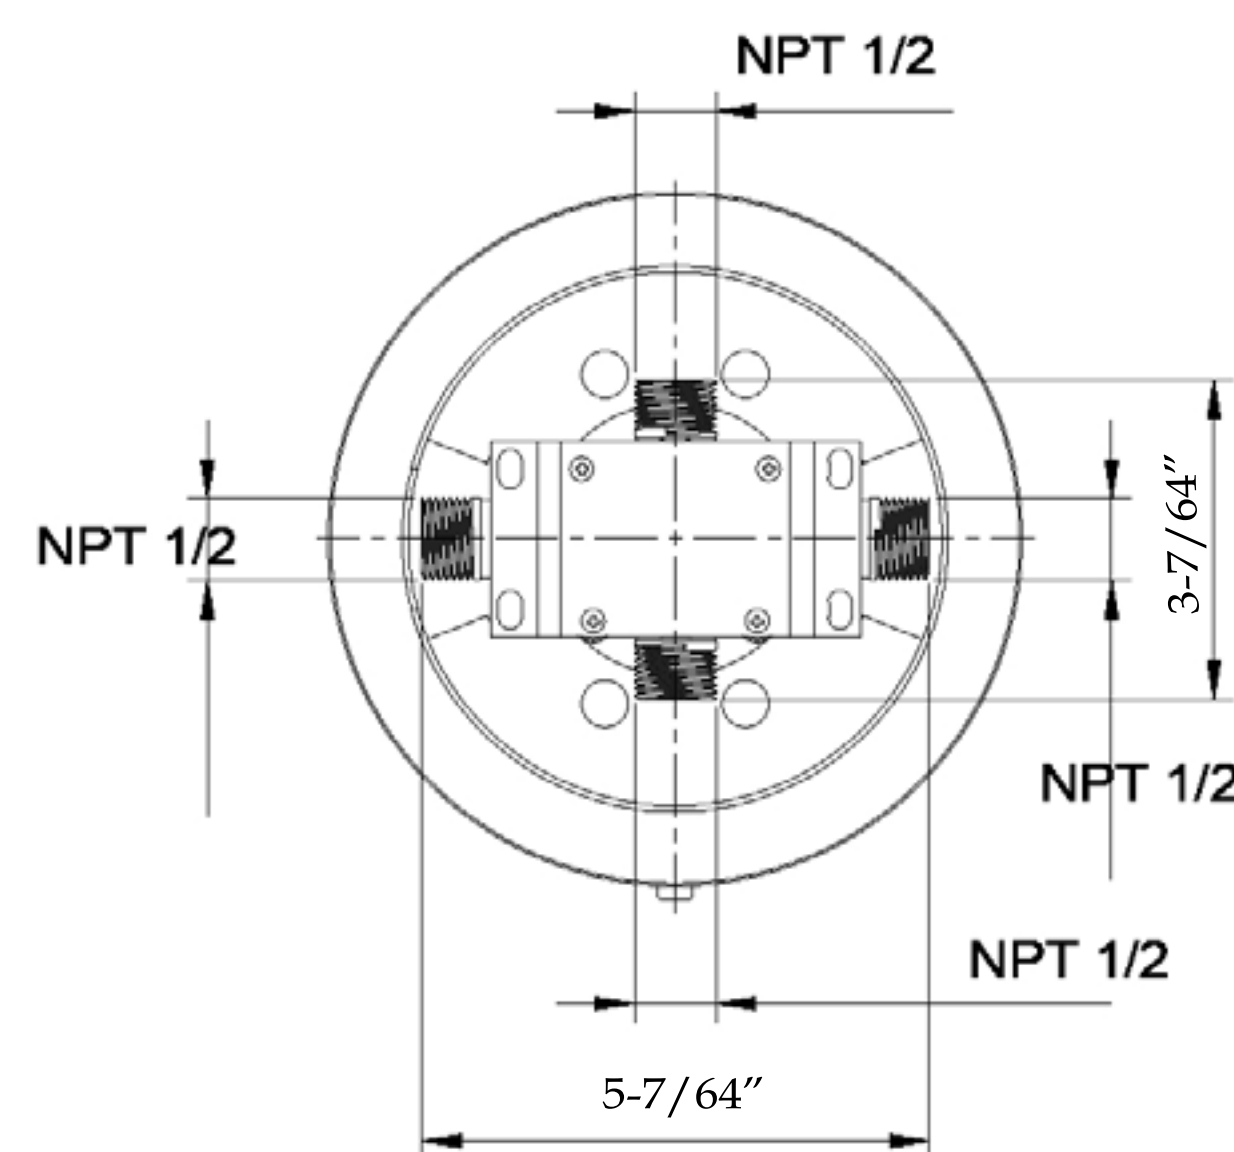

FSEL277X

ELEGANCE

RAINFALL SHOWER SET WITH ROUND SHOWER HEAD AND ROUND VALVE

SIDE VIEW

FRONT VIEW

FRONT VIEW

SIDE VIEW

BACK VIEW

CT05Y

SIDE VIEW