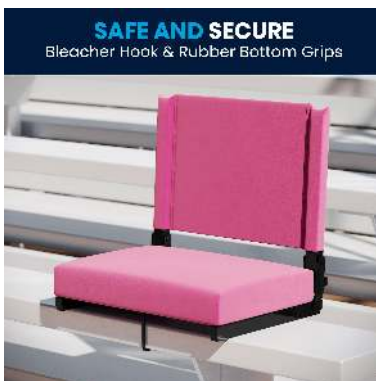

FLASH FURNITURE

a Ubique Group brand

STADIUM CHAIRS

GRANDSTAND COMFORT STADIUM SEAT WITH HANDLE, 500 LB RATED, PADDED CUSHIONS, FOLDABLE & LIGHTWEIGHT FOR BLEACHERS & OUTDOOR EVENTS, PINK

SKU:

XU-STA-PK-GG

UPC:

889142400349

- **PADDED COMFORT:** Extra-thick cushioning on the seat and backrest keeps you comfortable through hours of sitting, ideal for stadiums, bleachers, outdoor festivals, sports games, tailgates, or even backyard gatherings
- **HEAVY DUTY SUPPORT:** Built with a reinforced frame rated for up to 500 lbs. static weight for worry-free seating
- **LIGHTWEIGHT AND PORTABLE:** Weighs just a few pounds with an integrated carrying handle for grab-and-go convenience to any event
- **STABILITY YOU CAN TRUST:** Bleacher hook and rubber non-slip bottom grips keep your seat securely in place on bleachers, benches, or flat surfaces.
- **NO ASSEMBLY REQUIRED:** Measures 18"W x 14"D x 18"H when open and 18"W x 15.5"D x 6"H when folded for compact storage after use, and no assembly is required

VARIATIONS: