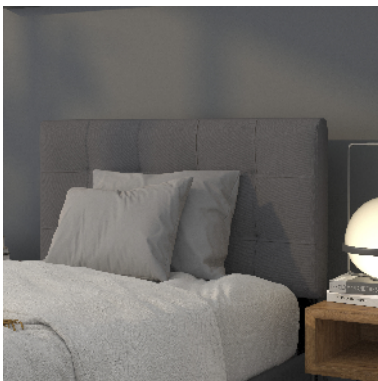

FLASH FURNITURE

a Ubique Group brand

UPHOLSTERED HEADBOARDS

BEDFORD TUFTED UPHOLSTERED TWIN SIZE HEADBOARD IN DARK GRAY FABRIC

SKU:

HG-HB1704-T-DG-GG

UPC:

889142217305

- If your bed isn't dressed up with a headboard, your room is missing out. Let this beautiful, tufted headboard help reflect your personal style and make your retreat a cozy, comfortable haven to return to after the rigors of daily life.
- Dark gray fabric upholstered panel headboard, Headboard Size: 39.25"W x 3"D x 24"H
- Black metal stands with adjustable bed rail slots
- Contemporary style headboard
- PRODUCT MEASUREMENTS: Overall Size: 39.25"W x 2.5"D x 41.75-54.25"H

VARIATIONS:

Black

Beige

Navy

White

Dark Brown

Light Gray

Dark Gray