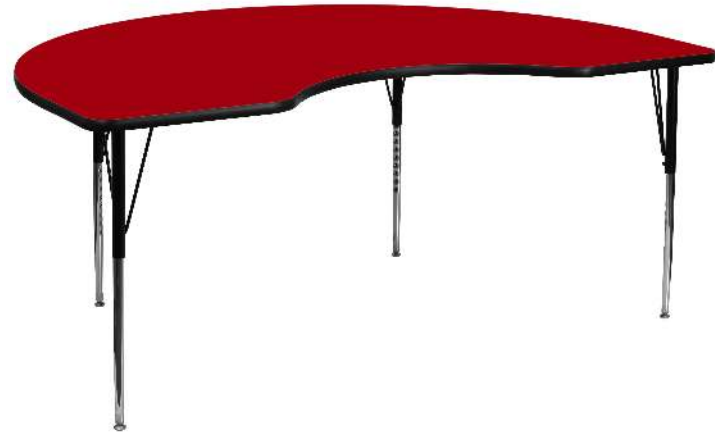

## KIDNEY ACTIVITY TABLES

WREN 48"W X 96"L KIDNEY RED  
THERMAL LAMINATE ACTIVITY  
TABLE - STANDARD HEIGHT  
ADJUSTABLE LEGS

### SKU:

XU-A4896-KIDNY-RED-T-A-GG

### UPC:

847254024488

PRODUCT MEASUREMENTS: Overall Size: 48"W x 96"D x  
21.125-30.125"H; Ships In Multiple Boxes