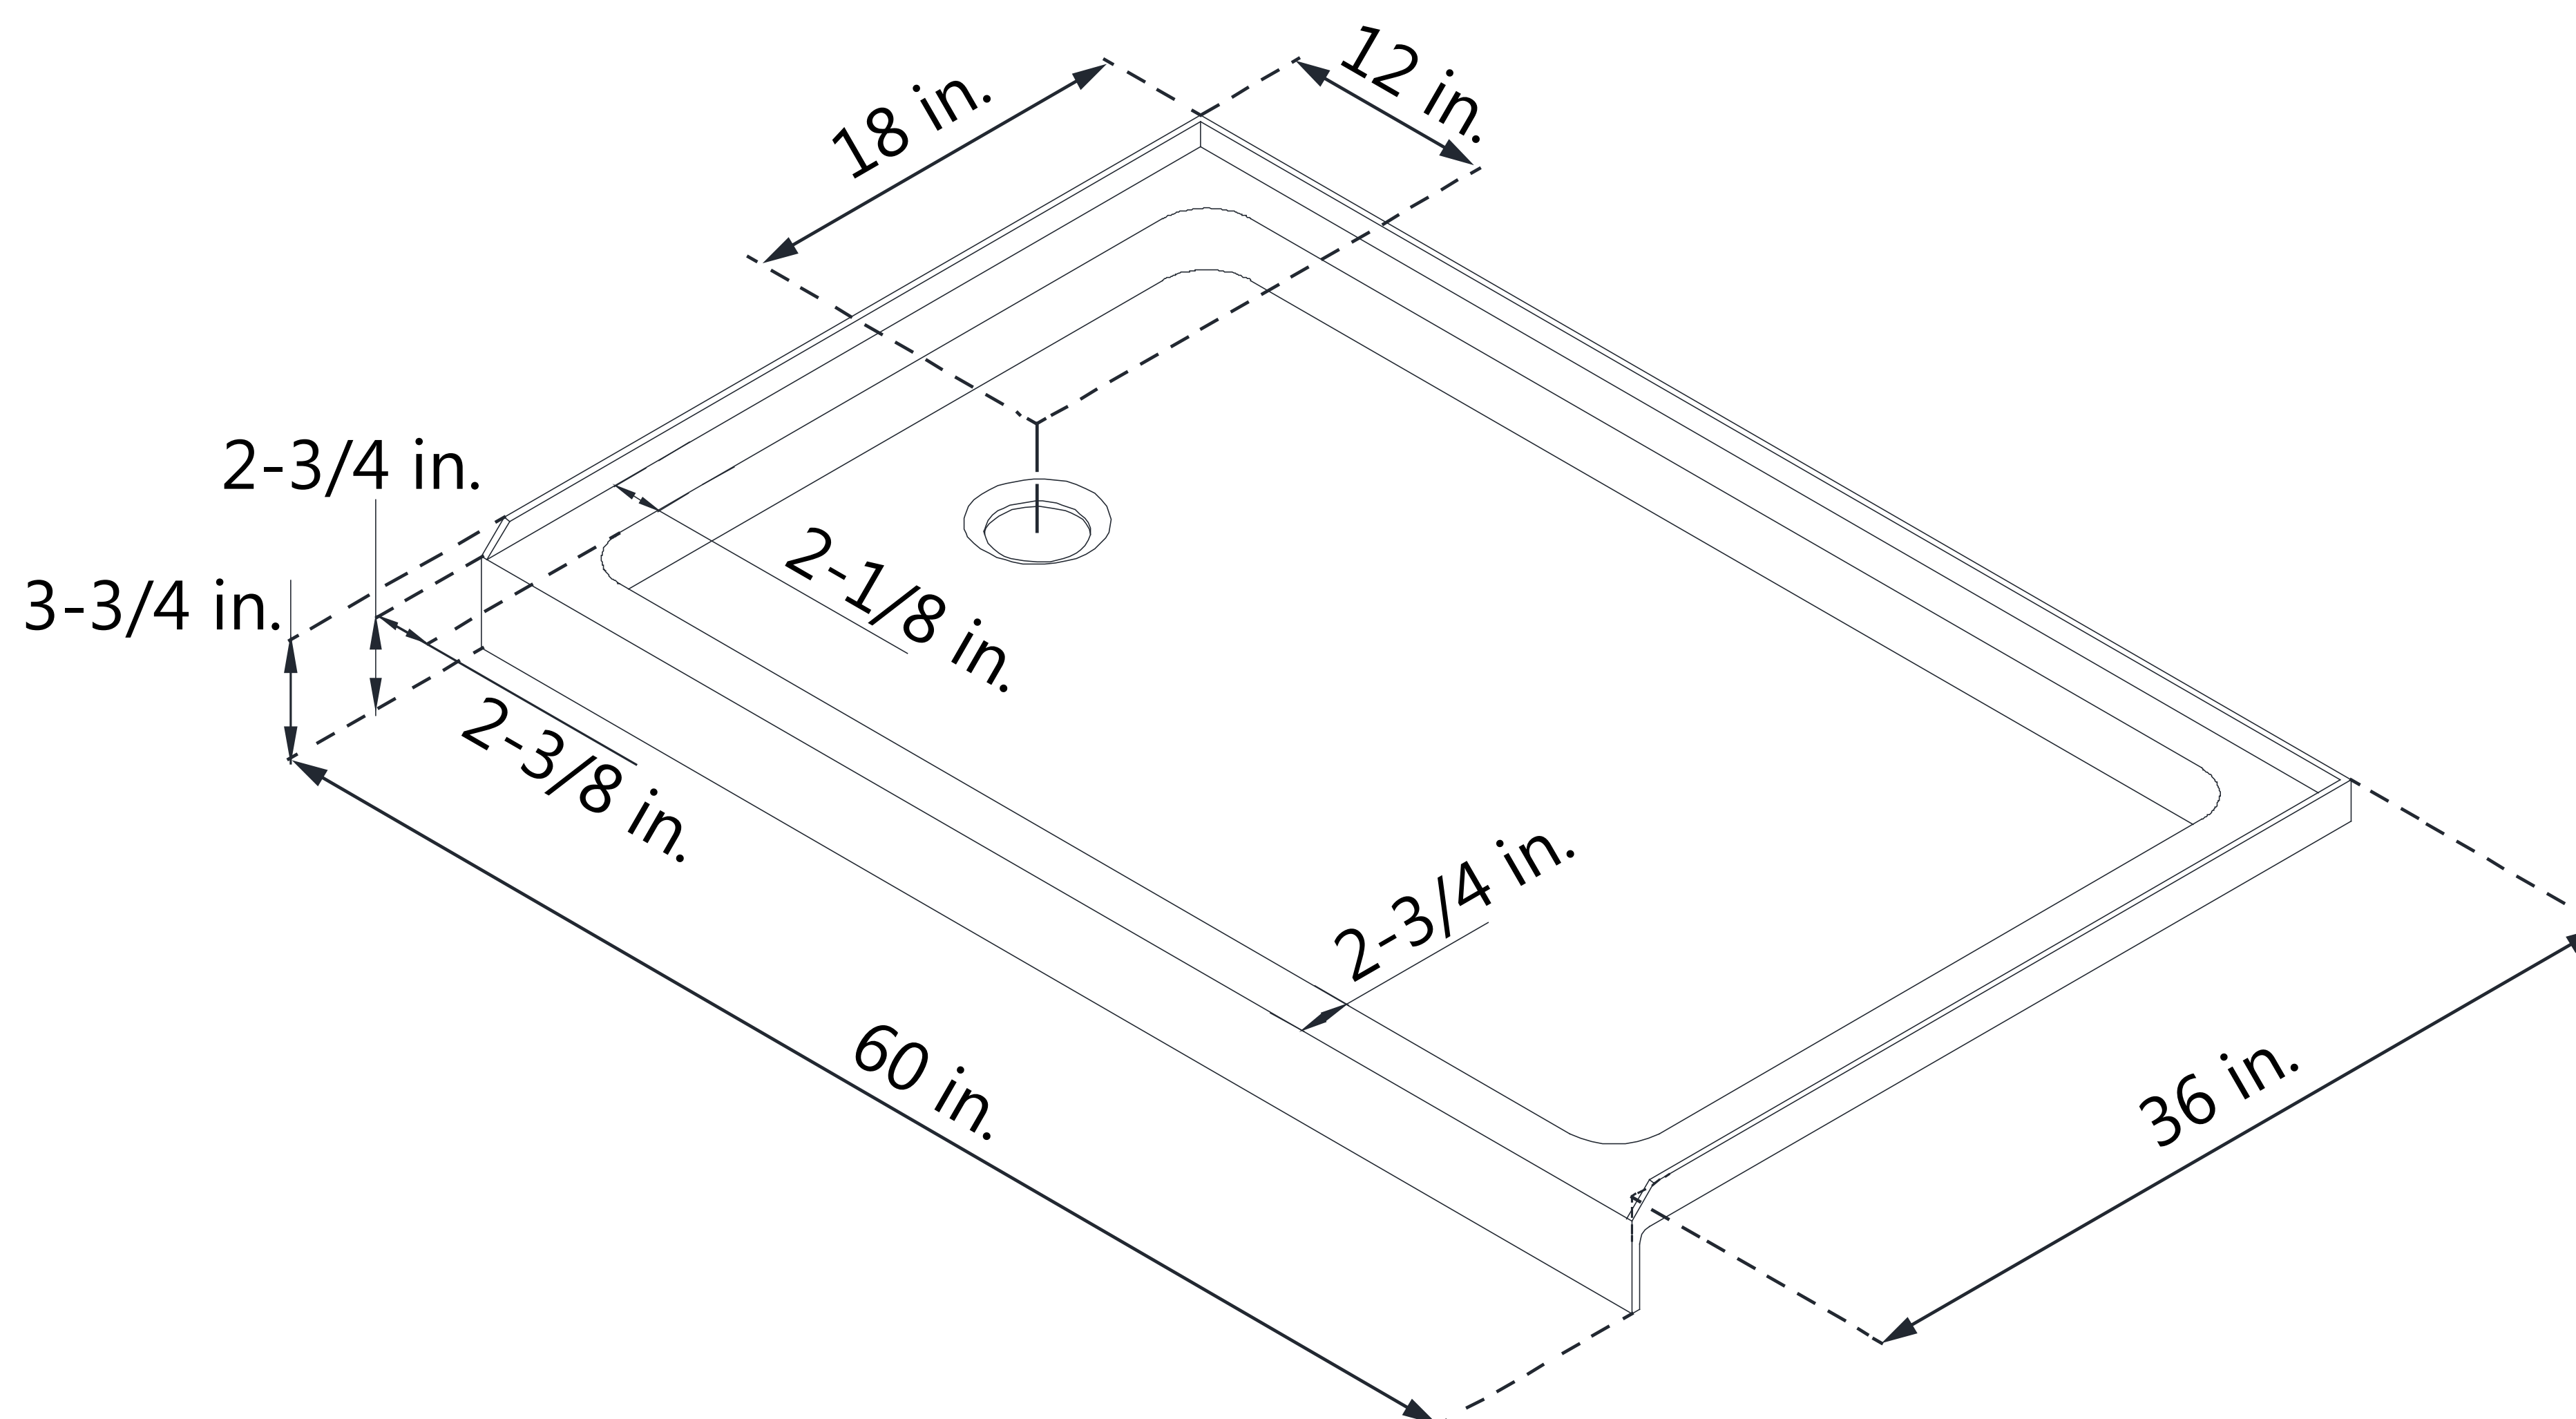

SBLW3060L00

LUNA SHOWER BASE

SINGLE THRESHOLD

Drain Hole Specs