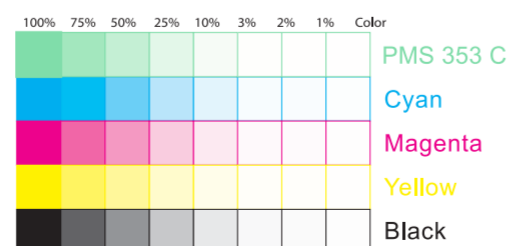

BACK

File Name: 16926_MEEU_STNPOP012524.ai

Brand: Ingenuity

Category: Swing

Product Name: SimpleComfort™ Compact Soothing Swing - Parker

Package Designer: Carol Pang

Product Manager: XXXXXXXX

Engineer: XXXXXXXX

Languages: Languages on POP 3/6

Dimensions: 5.5"W x 7.25"H

Packaging Prints
PMS 353 C plus CMYK
L*81.64 a*-39.47 b*14.56