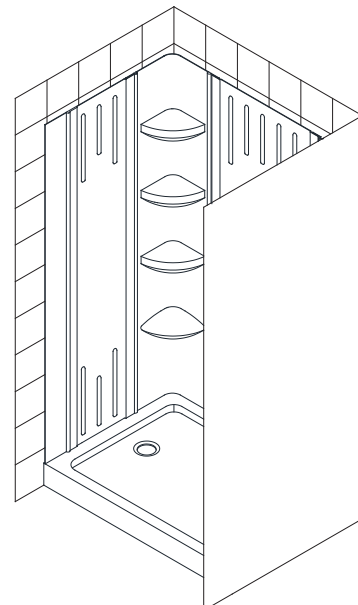

QWALL-3

Specification Features

- QWALL-3 BACKWALLS AND SINGLE THRESHOLD SLIMLINE BASE
- SINGLE THRESHOLD DESIGN FOR ALCOVE INSTALLATION
- LOW PROFILE THRESHOLD FOR EASY ENTRY AND EXIT
- GLOSSY ACRYLIC FINISH IS SCRATCH AND STAIN RESISTANT
- REINFORCED WITH FIBERGLASS FOR DURABILITY
- Q-WALL BACKWALL: TILE PATTERN FOR A MODERN LOOK
- ACRYLIC/ABS MATERIAL FOR EASY MAINTENANCE
- SLIP-RESISTANT TEXTURED FLOOR PATTERN

Technical Information

- Wall Model: QWall-3
- Base Model: Slimline
- Dimensions: 36" D x 60" W x 75 5/8" H
- Base Type: Single Threshold
- Base Color: White
- Wall Color: White

Codes/Standards Applicable

- cUPC certified

Hardware Finish Options:

- 01 - White

Model SKUs:

- DL-6148C-01 Center Drain Base Kit
- DL-6148L-01 Left Drain Base Kit
- DL-6148R-01 Right Drain Base Kit

Unique Product Design Details:

Shower Wall Shelf