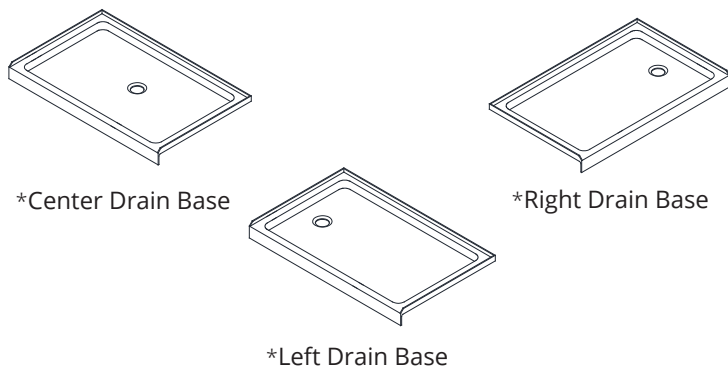

Available Product Configurations:

Model #s:

DLT-1136600

DLT-1136600-22

DLT-1136600-88

DLT-1136600-T44

Model #s:

DLT-1136601

DLT-1136601-22

DLT-1136601-88

DLT-1136601-T44

Model #s:

DLT-1136602

DLT-1136602-22

DLT-1136602-88

DLT-1136602-T44

Important Notes:

DreamLine SlimLine Shower Base dimensions are provided for rough opening measurement (against the studs), while DreamLine Shower Door dimensions are for finished opening measurement.

Make sure that prior to the installation the installation surface is leveled and solid and will be able to support the total weight of the unit. Also make sure the walls are at right angles. While some adjustment in leveling of the tray is possible, irregular installation surface level or improper angle of side walls will result in serious problems for your installation.

Install all of the required plumbing and drainage before installing the shower base. Use a competent and licensed plumber for all plumbing installation.

Drain not included with this product. The drain opening is 3-3/8" in diameter and accepts a standard 2" compression fitted drain.

Important Disclaimers:

- DreamLine Shower Bases will always be larger (approximately 2 in. or 51mm) than the corresponding DreamLine Shower Doors. Please, take this information under advisement when ordering your Shower Base and Shower Door separately.
- Please read Installation Manual thoroughly prior to installing this product.
- Please note that you should consult your local building codes with questions on installation compliance standards. Building and plumbing codes may vary by location, and DreamLine® is not responsible for code compliance standards for your project and will not accept any returns.