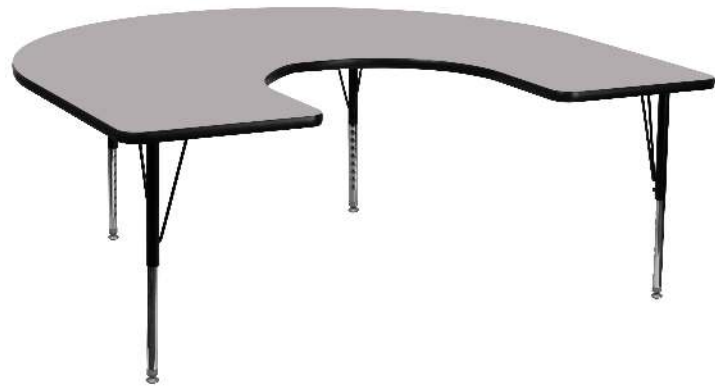

FLASH FURNITURE

a Ubiq Group brand

HORSESHOE ACTIVITY TABLES

WREN 60"W X 66"L HORSESHOE
GREY THERMAL LAMINATE
ACTIVITY TABLE - HEIGHT
ADJUSTABLE SHORT LEGS

SKU:

XU-A6066-HRSE-GY-T-P-GG

UPC:

847254024310

PRODUCT MEASUREMENTS: Overall Size: 60"W x 66"D x 16.125-25.125"H; Ships In Multiple Boxes

VARIATIONS:

Gray

Oak

Red

Yellow