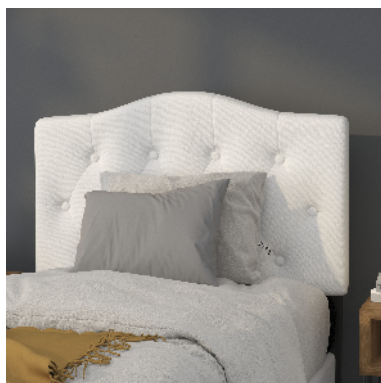

FLASH FURNITURE

a Ubique Group brand

UPHOLSTERED HEADBOARDS

CAMBRIDGE TUFTED UPHOLSTERED TWIN SIZE HEADBOARD IN WHITE FABRIC

SKU:

HG-HB1708-T-W-GG

UPC:

889142220244

- If your bed isn't dressed up with a headboard, your room is missing out. Let this beautiful, tufted headboard help reflect your personal style and make your retreat a cozy, comfortable haven to return to after the rigors of daily life.
- White fabric upholstered panel headboard, Headboard Size: 39.25"W x 3"D x 24"H
- Black metal stands with adjustable bed rail slots
- Contemporary style headboard
- PRODUCT MEASUREMENTS: Overall Size: 39.25"W x 3"D x 43.75-56.25"H

VARIATIONS:

White

Light Gray

Beige

Dark Gray

Camel

Navy

Black