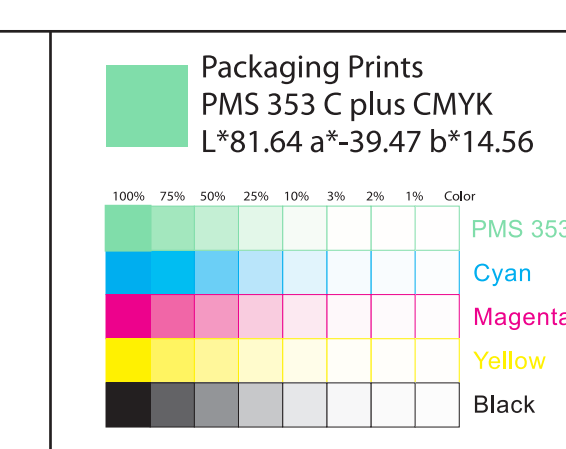

ingenuity™

Dream Hero Starlight™

3-in-1 Co-Sleeping Bassinet
Cuna Colecho 3 en 1
0-12M

16645

ingenuity™

16645

Dream Hero Starlight™

3-in-1 Co-Sleeping Bassinet
Cuna Colecho 3 en 1
0-12M

Item 8396

ingenuitybaby.com

ingenuity™

16645

Item 8396

LUME™

ingenuitybaby.com

ingenuity™

16645

Dream Hero Starlight™

3-in-1 Co-Sleeping Bassinet
Cuna Colecho 3 en 1
0-12M

Item 8396

ingenuitybaby.com

Dream Hero Starlight™

3-in-1 Co-Sleeping Bassinet
Cuna Colecho 3 en 1
0-12M

WARNING: