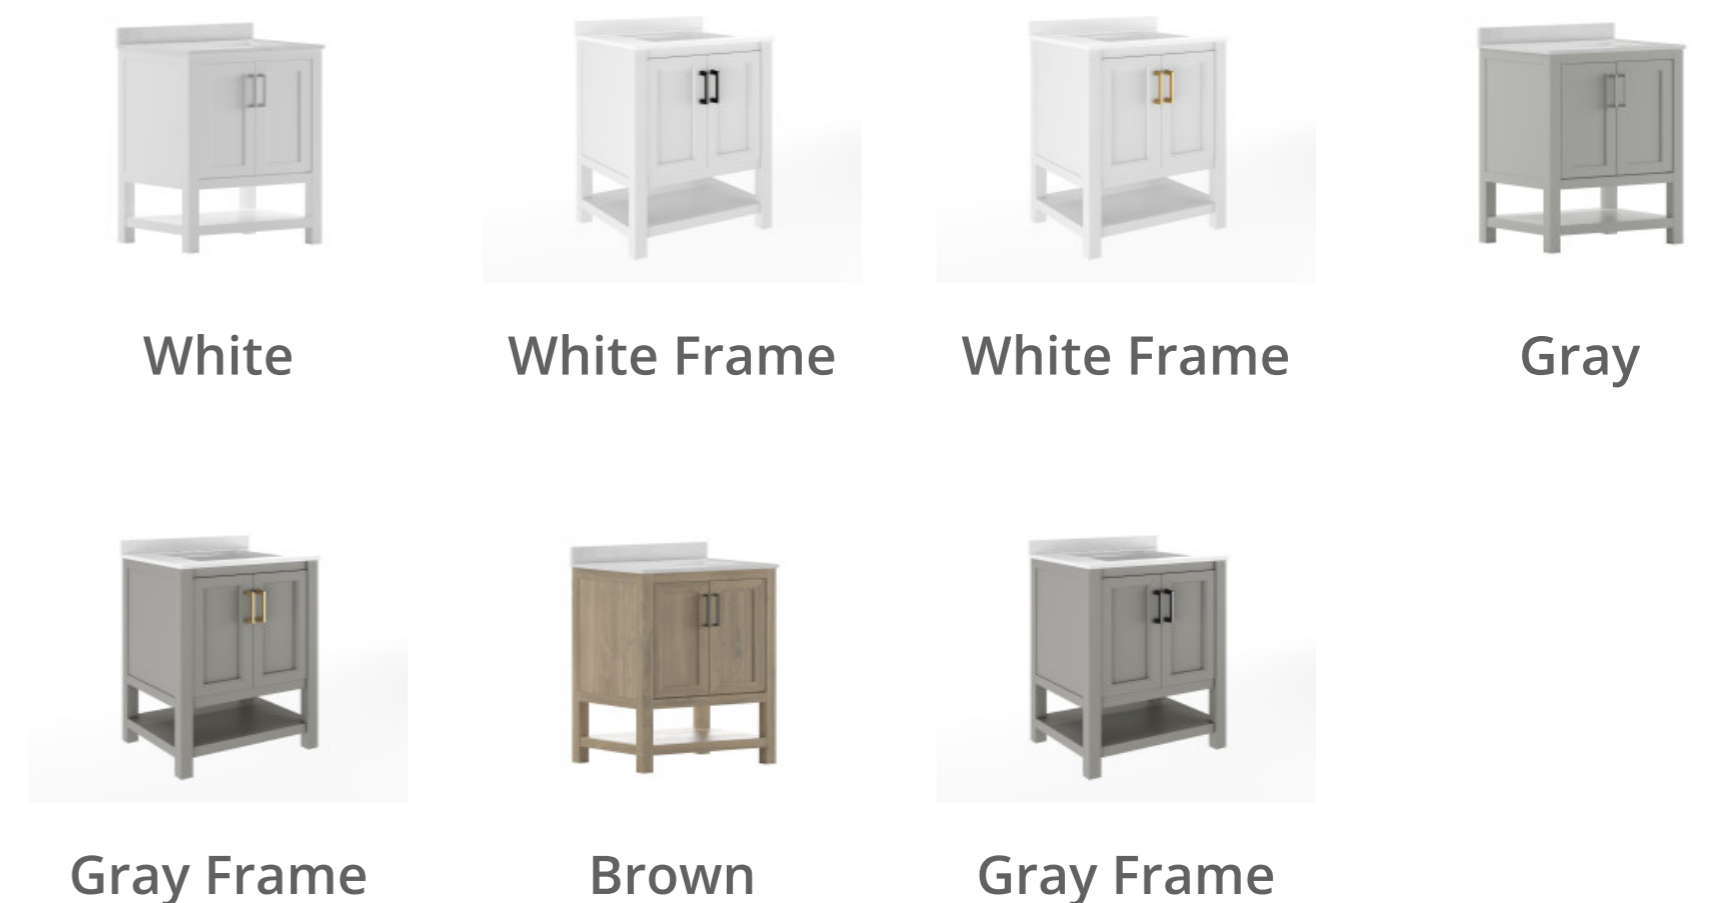

3. PREMIUM MATERIALS

Boasting an engineered Carrara marble countertop over a sturdy MDF cabinet that holds up to 400 lbs. static weight and is designed to withstand high moisture areas and features adjustable floor glides and metal hardware

5. PRODUCT MEASUREMENTS

24"W x 19"D x 37.5"H; Interior Shelf Size: 19.75"W x 14.75"D; Interior Cabinet Size: 19.75"W x 14.75"D x 18.75"H; Sink Basin Size: 18"W x 13"D x 7.5"H; Lower Shelf Size: 23.25"W x 18.5"D x 6.5"H