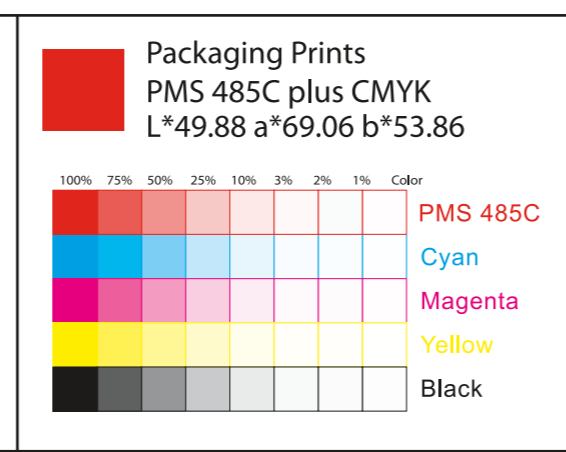

kids2™
 File Name: 12889_MEDI_PL112024.ai
 Brand: Baby Einstein
 Category:
 Product Name: BE Hape Playful Painter™
 Package Designer: Ming.Yip
 Product Manager:
 Engineer:
 Languages: Languages on Package 3/6
 Dimensions: 282.5 W x 222.1 H x 70 D (mm)

There are two color bars on this proof and in the art file. One to be used with X-rite I1 Pro Spectrophotometer. The other can be used with most other spectrophotometers. Printers must repeat one of the two color bars all the way across the width (grripper edge) of the press sheets on sample runs and production runs. Failure to comply will result in the remaking of film and/or plates at your cost. 数码稿以及设计文件包含了两种色带。一种适用于X-rite (爱色丽) I1 Pro 分光光度计, 另一种适用于其它大部分的分光光度计。在打样或者批量生产时, 印刷厂必须选择其中一种色带并重复添加直到覆盖整张纸的宽度(切口边)。没有按照上述要求而导致重新出菲林、出版的费用将由印刷厂承担。

Please Packout Product Exactly as shown in order to align callouts properly. Logos should be at 9° angle when aligned.

6+ m

Stay Curious™

YouTube

Playful Painter™

Magic Touch™ Farbpalette / Tavolozza colori Magic Touch™