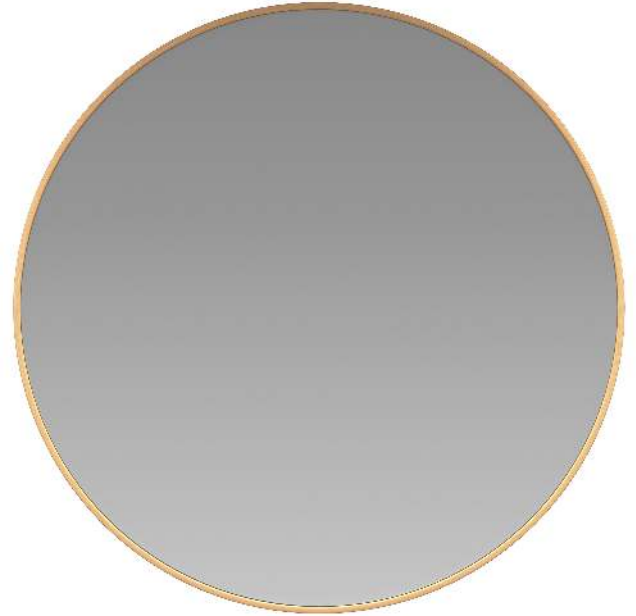

FLASH FURNITURE

a Ubique Group brand

WALL MOUNTED MIRRORS

JULIANNE 24" ROUND GOLD METAL FRAMED WALL MIRROR - LARGE ACCENT MIRROR FOR BATHROOM, VANITY, ENTRYWAY, DINING ROOM, & LIVING ROOM

SKU:

RH-M003-RD60BB-GD-GG

UPC:

840196320588

- 24 Inch decorative wall mounted mirror for any room in the home
- MODERN STYLE: Slim distressed look gold metal round frame with silver backed 4mm thick glass for superior image reflection
- UPGRADED DESIGN: Shatterproof backing keeps broken glass in the frame to prevent injuries; Waterproof and rust resistant
- HARDWARE INCLUDED: Arrives with wall anchors and mounting screws, no need to visit the hardware store
- PRODUCT MEASUREMENTS: Overall Size: 24"W x 1.125"D x 24"H; Frame Thickness: .3125"; No Assembly Required

VARIATIONS:

Gold

Black