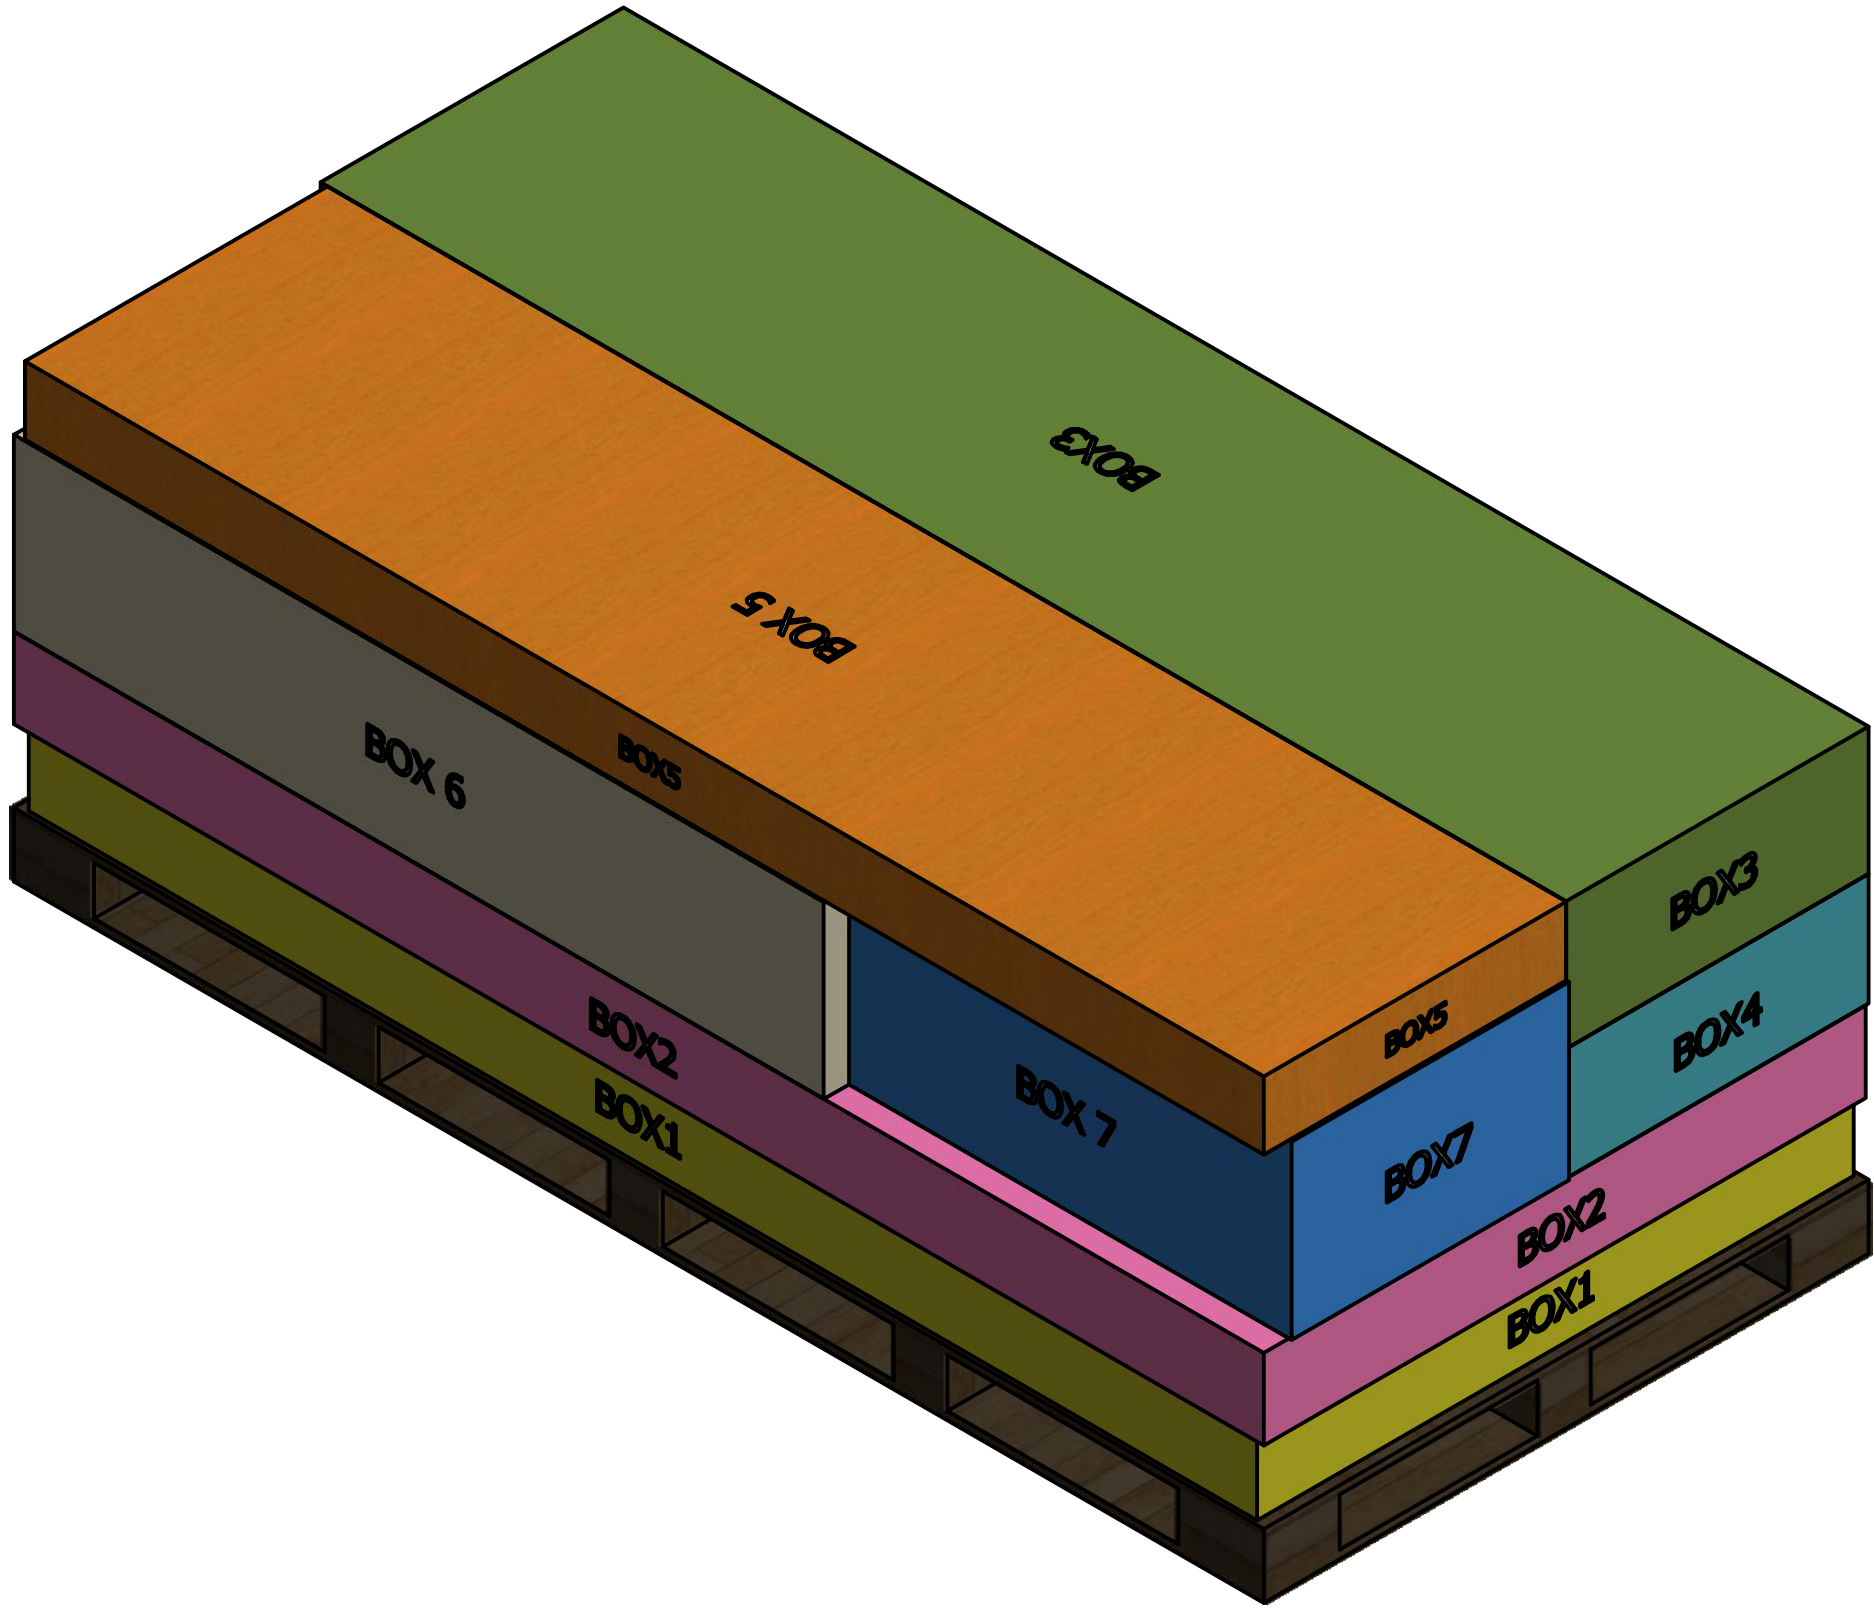

2404106 11x7 POPPY GREENHOUSE Container Loading Diagram

(1 set=7 boxes 30 sets/40HQ, 30 pallets/ 40HQ, Gross Weight: 14430kg)

Top view

Side view

End view

DRAWN	Rudy	2019/8/19		
CHECKED			TITLE	
QA				
MFG				
APPROVED				
			SIZE	DWG NO
			D	2006522
			SCALE	1 : 20
			SHEET 1 OF 1	

Pallet A (1 unit/pallet)

DRAWN		TITLE		
CHECKED				
QA				
MFG				
APPROVED		SIZE	DWG NO	REV
		D		
		SCALE	SHEET 1 OF 1	
		1 : 10		

BOX1: 79kg

BOX2: 102kg

BOX3: 78kg

BOX4: 74kg

BOX5: 40kg

BOX6: 40kg

BOX7: 18kg

DRAWN		TITLE		
CHECKED				
QA				
MFG				
APPROVED		SIZE	DWG NO	REV
		D		
		SCALE	1 / 12	SHEET 1 OF 1