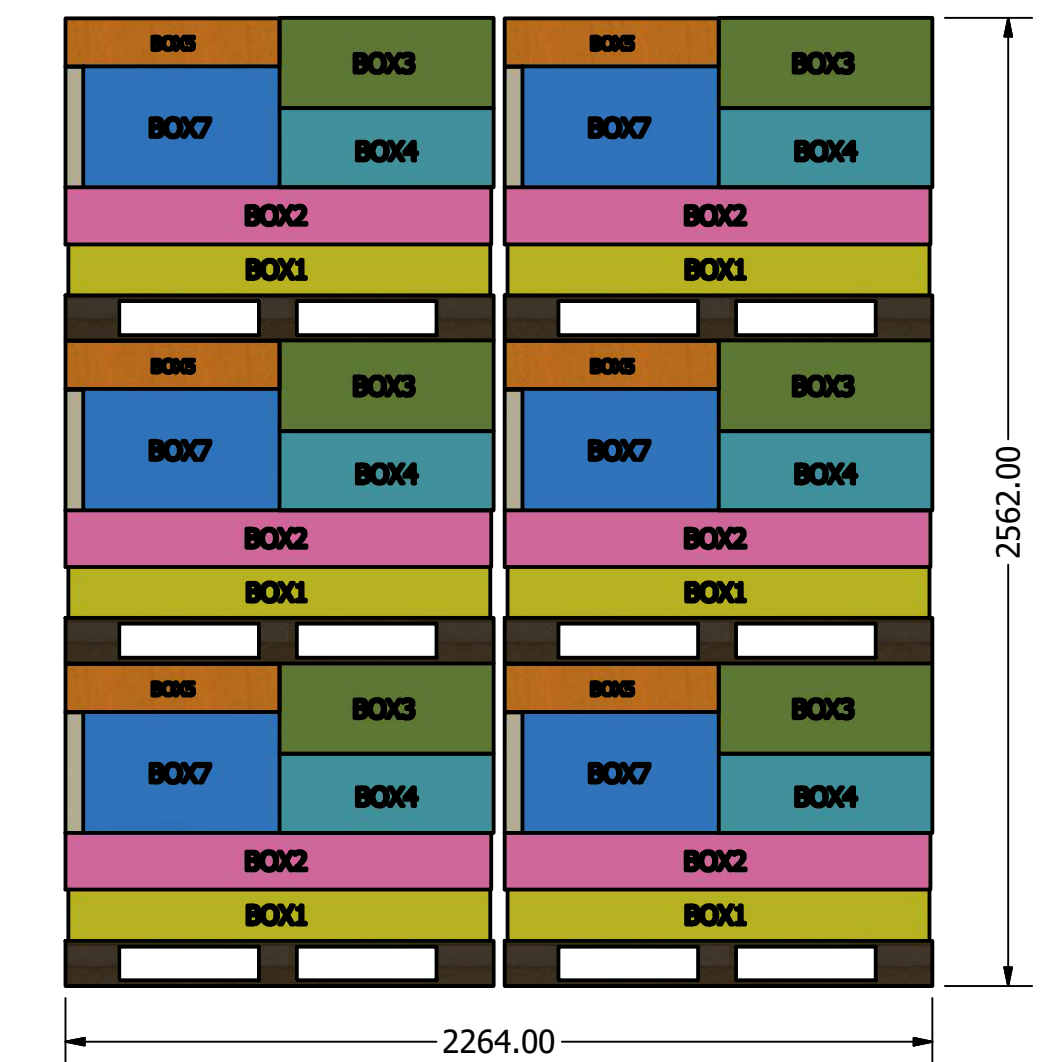

2404106 11x7 POPPY GREENHOUSE Container Loading Diagram

(1 set=7 boxes 30 sets/40HQ, 30 pallets/ 40HQ, Gross Weight: 14430kg)

Top view

Side view

End view

DRAWN	Rudy	2019/8/19		
CHECKED			TITLE	
QA				
MFG				
APPROVED				
			SIZE	DWG NO
			D	2006522
			SCALE	1 : 20
			SHEET 1 OF 1	

Pallet A (1 unit/pallet)

DRAWN		TITLE		
CHECKED				
QA				
MFG				
APPROVED		SIZE	DWG NO	REV
		D		
		SCALE	SHEET 1 OF 1	
		1 : 10		

BOX1: 79kg

BOX2: 102kg

BOX3: 78kg

BOX4: 74kg

BOX5: 40kg

BOX6: 40kg

BOX7: 18kg

DRAWN		TITLE		
CHECKED				
QA				
MFG				
APPROVED		SIZE	DWG NO	REV
		D		
		SCALE	1 / 12	SHEET 1 OF 1