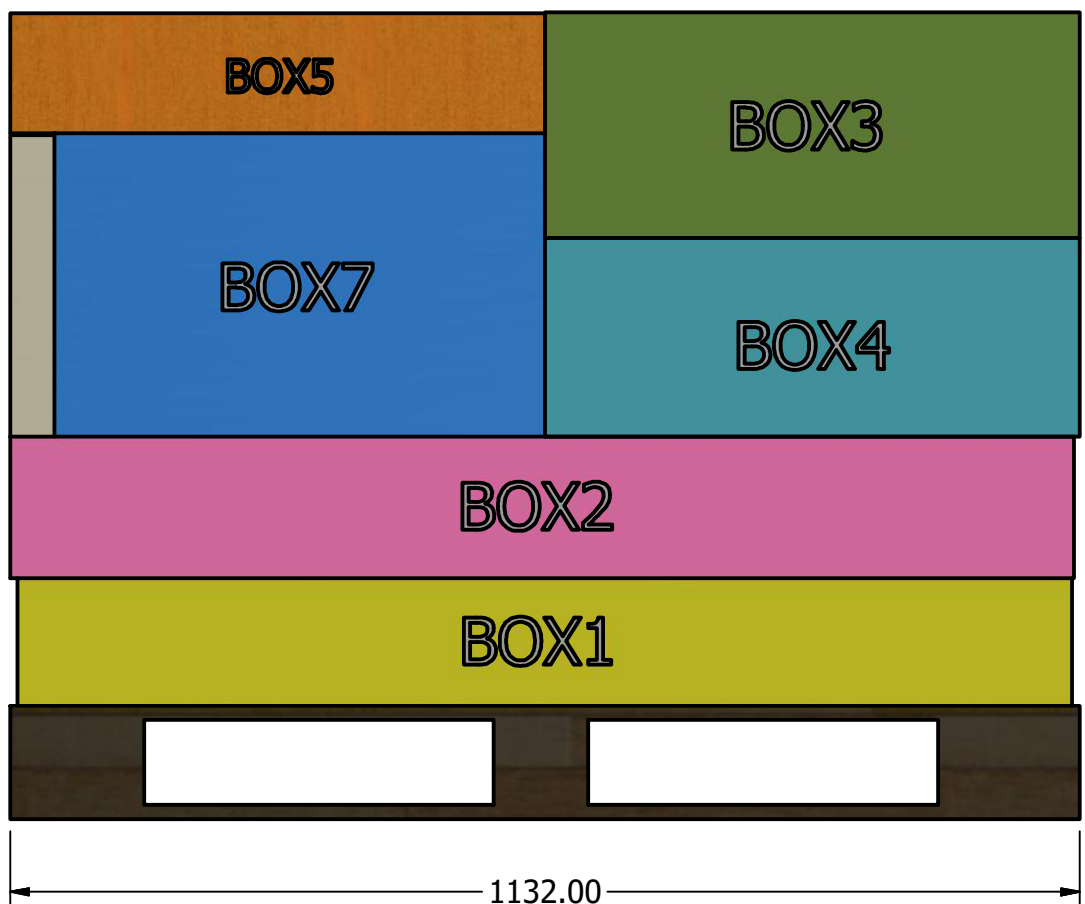

2404106 11x7 POPPY GREENHOUSE Container Loading Diagram

(1 set=7 boxes 30 sets/40HQ, 30 pallets/ 40HQ, Gross Weight: 14430kg)

Top view

Side view

End view

DRAWN	Rudy	2019/8/19		
CHECKED			TITLE	
QA				
MFG				
APPROVED				
			SIZE	DWG NO
			D	2006522
			SCALE	1 : 20
			SHEET 1 OF 1	

Pallet A (1 unit/pallet)

DRAWN		TITLE		
CHECKED				
QA				
MFG				
APPROVED		SIZE	DWG NO	REV
		D		
		SCALE	SHEET 1 OF 1	
		1 : 10		

BOX1: 79kg

BOX2: 102kg

BOX3: 78kg

BOX4: 74kg

BOX5: 40kg

BOX6: 40kg

BOX7: 18kg

DRAWN		TITLE		
CHECKED				
QA				
MFG				
APPROVED		SIZE	DWG NO	REV
		D		
		SCALE	1 / 12	SHEET 1 OF 1