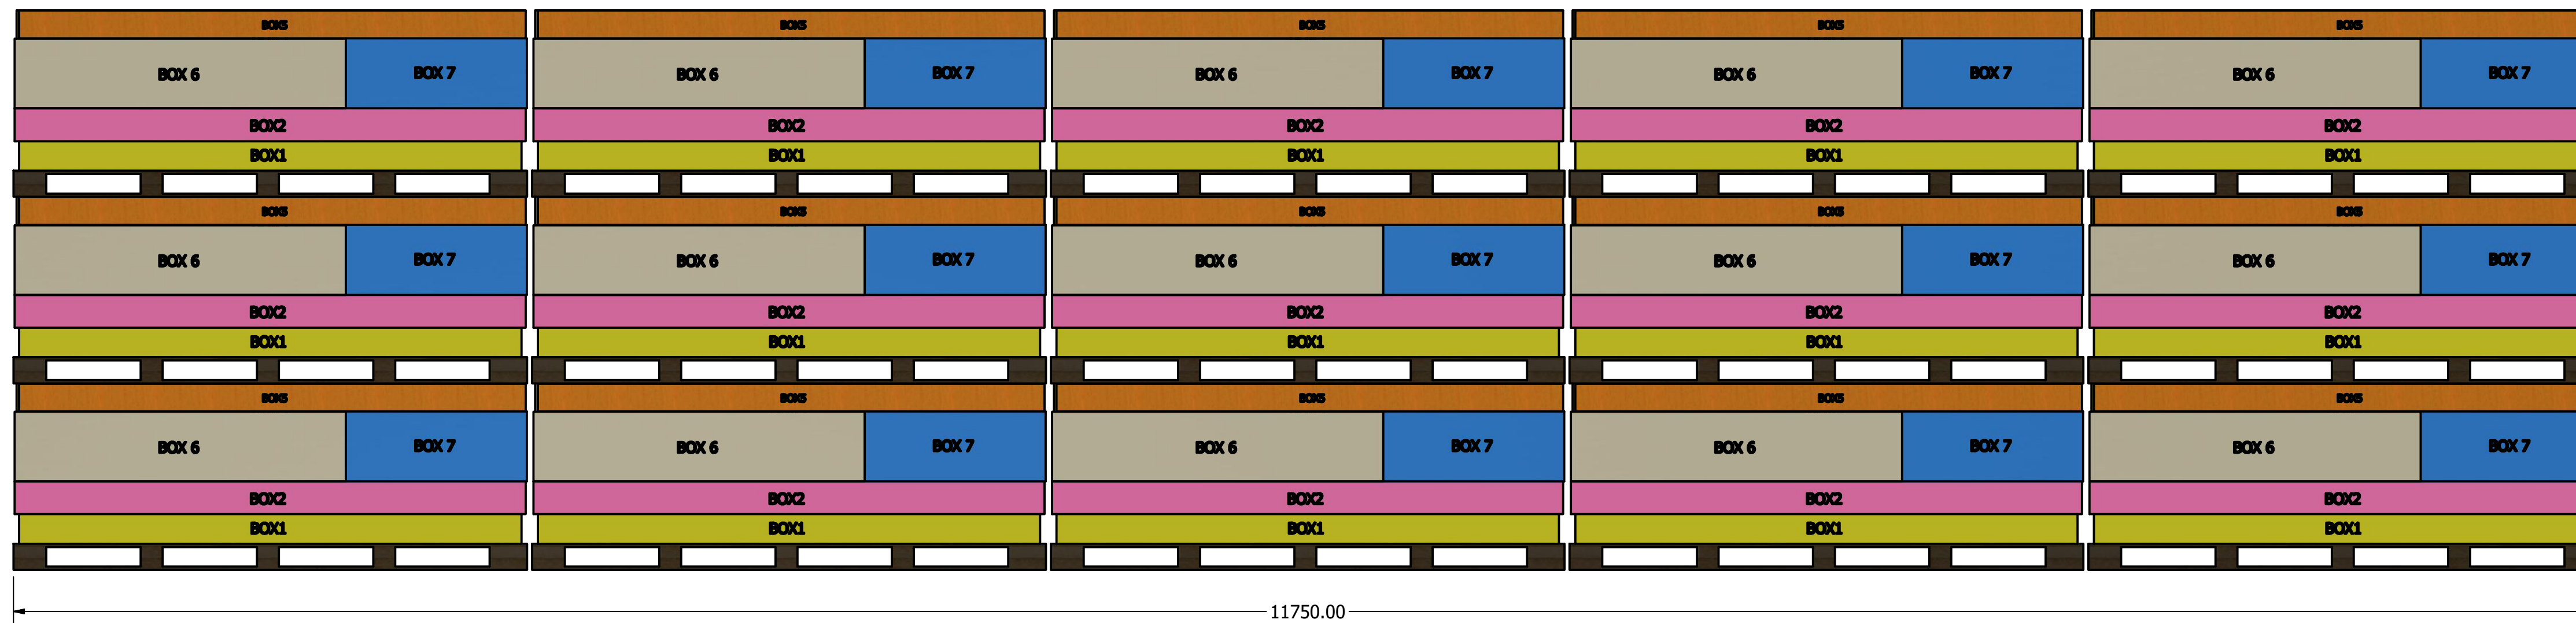

2404106 11x7 POPPY GREENHOUSE Container Loading Diagram

(1 set=7 boxes 30 sets/40HQ, 30 pallets/ 40HQ, Gross Weight: 14430kg)

Top view

Side view

End view

DRAWN	Rudy	2019/8/19		
CHECKED			TITLE	
QA				
MFG				
APPROVED				
			SIZE	DWG NO
			D	2006522
			SCALE	1 : 20
			SHEET 1 OF 1	

Pallet A (1 unit/pallet)

DRAWN		TITLE		
CHECKED				
QA				
MFG				
APPROVED		SIZE	DWG NO	REV
		D		
		SCALE	SHEET 1 OF 1	
		1 : 10		

BOX1: 79kg

BOX2: 102kg

BOX3: 78kg

BOX4: 74kg

BOX5: 40kg

BOX6: 40kg

BOX7: 18kg

DRAWN		TITLE		
CHECKED				
QA				
MFG				
APPROVED		SIZE	DWG NO	REV
		D		
		SCALE	1 / 12	SHEET 1 OF 1