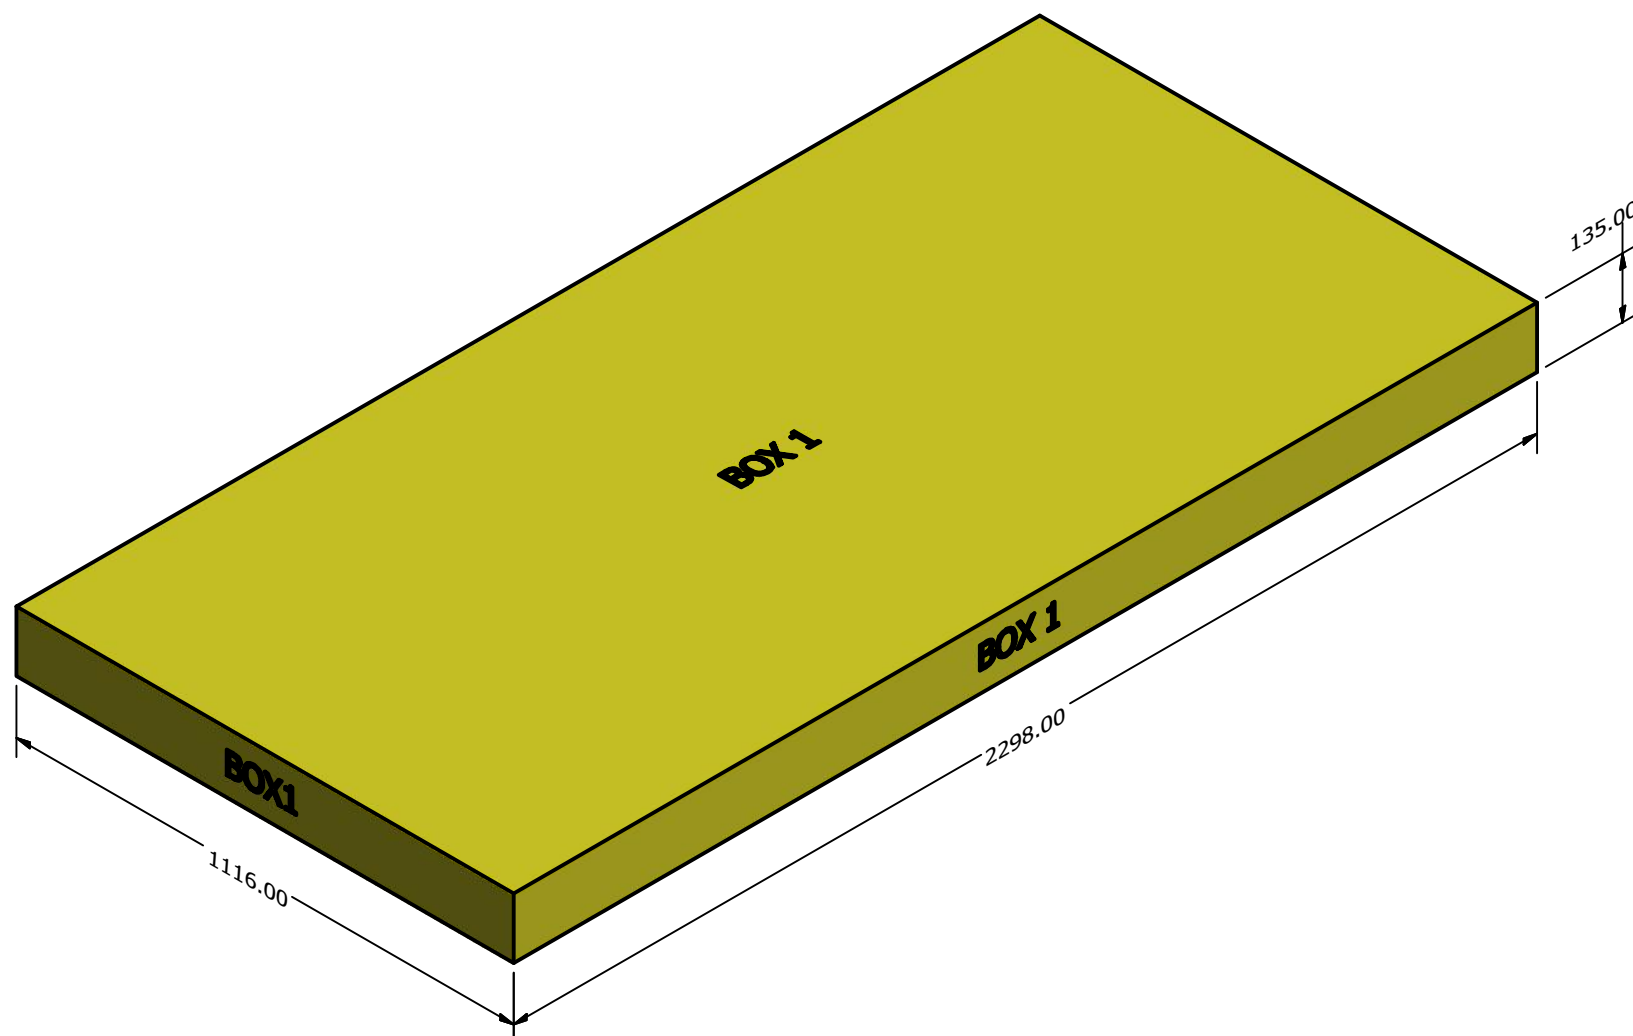

2404106 11x7 POPPY GREENHOUSE Container Loading Diagram

(1 set=7 boxes 30 sets/40HQ, 30 pallets/ 40HQ, Gross Weight: 14430kg)

Top view

Side view

End view

DRAWN	Rudy	2019/8/19		
CHECKED			TITLE	
QA				
MFG				
APPROVED				
			SIZE	DWG NO
			D	2006522
			SCALE	1 : 20
			SHEET 1 OF 1	

Pallet A (1 unit/pallet)

DRAWN		TITLE		
CHECKED				
QA				
MFG				
APPROVED		SIZE	DWG NO	REV
		D		
		SCALE	SHEET 1 OF 1	
		1 : 10		

BOX1: 79kg

BOX2: 102kg

BOX3: 78kg

BOX4: 74kg

BOX5: 40kg

BOX6: 40kg

BOX7: 18kg

DRAWN		TITLE		
CHECKED				
QA				
MFG				
APPROVED		SIZE	DWG NO	REV
		D		
		SCALE	1 / 12	SHEET 1 OF 1