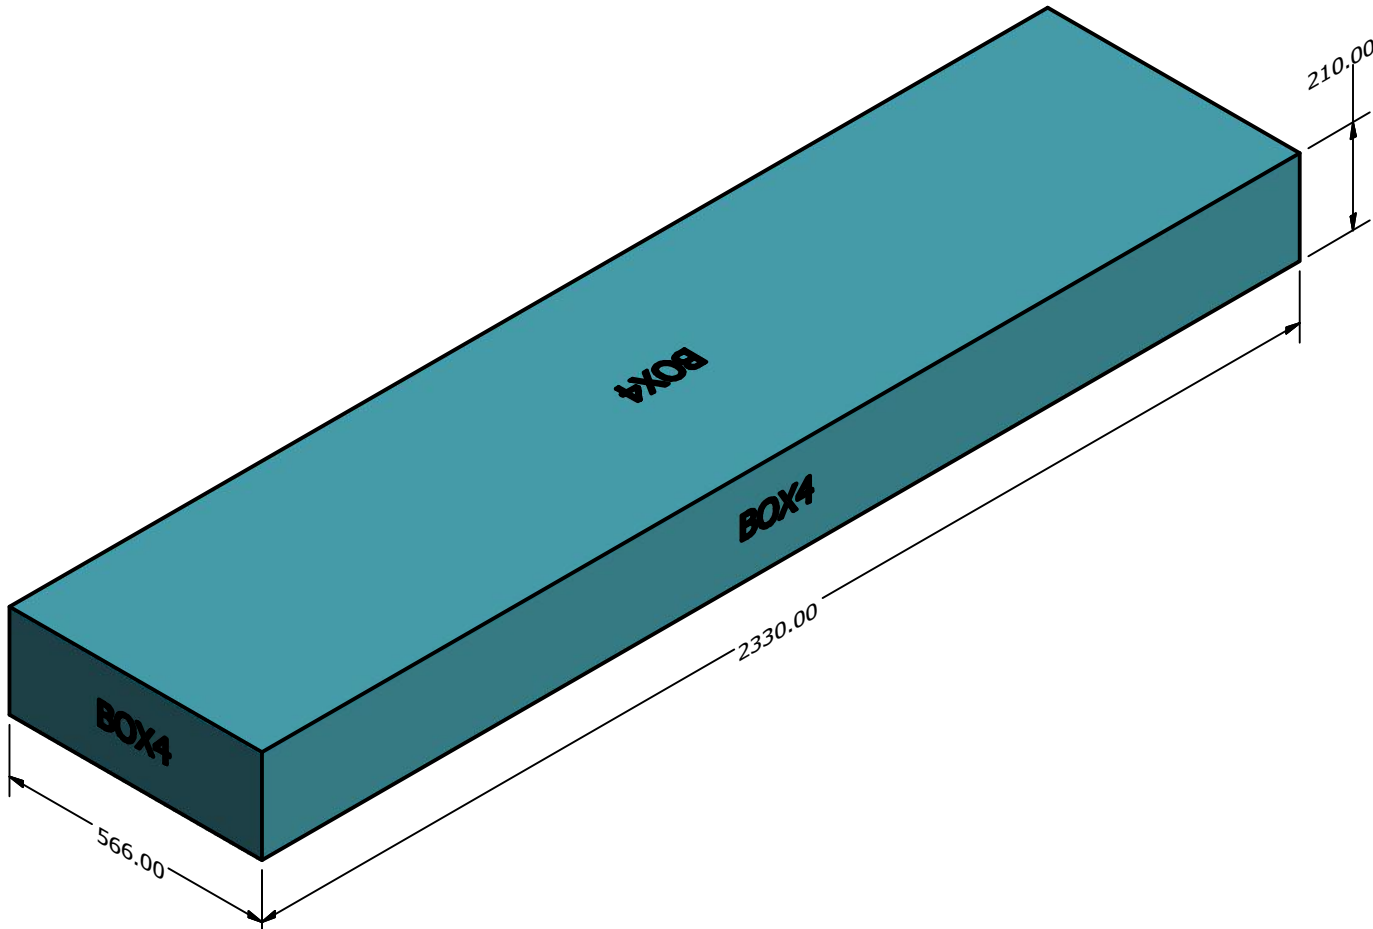

2404106 11x7 POPPY GREENHOUSE Container Loading Diagram

(1 set=7 boxes 30 sets/40HQ, 30 pallets/ 40HQ, Gross Weight: 14430kg)

Top view

Side view

End view

DRAWN	Rudy	2019/8/19		
CHECKED			TITLE	
QA				
MFG				
APPROVED				
			SIZE	DWG NO
			D	2006522
			SCALE	1 : 20
			SHEET 1 OF 1	

Pallet A (1 unit/pallet)

DRAWN		TITLE		
CHECKED				
QA				
MFG				
APPROVED		SIZE	DWG NO	REV
		D		
		SCALE	SHEET 1 OF 1	
		1 : 10		

BOX1: 79kg

BOX2: 102kg

BOX3: 78kg

BOX4: 74kg

BOX5: 40kg

BOX6: 40kg

BOX7: 18kg

DRAWN		TITLE		
CHECKED				
QA				
MFG				
APPROVED		SIZE	DWG NO	REV
		D		
		SCALE	1 / 12	SHEET 1 OF 1