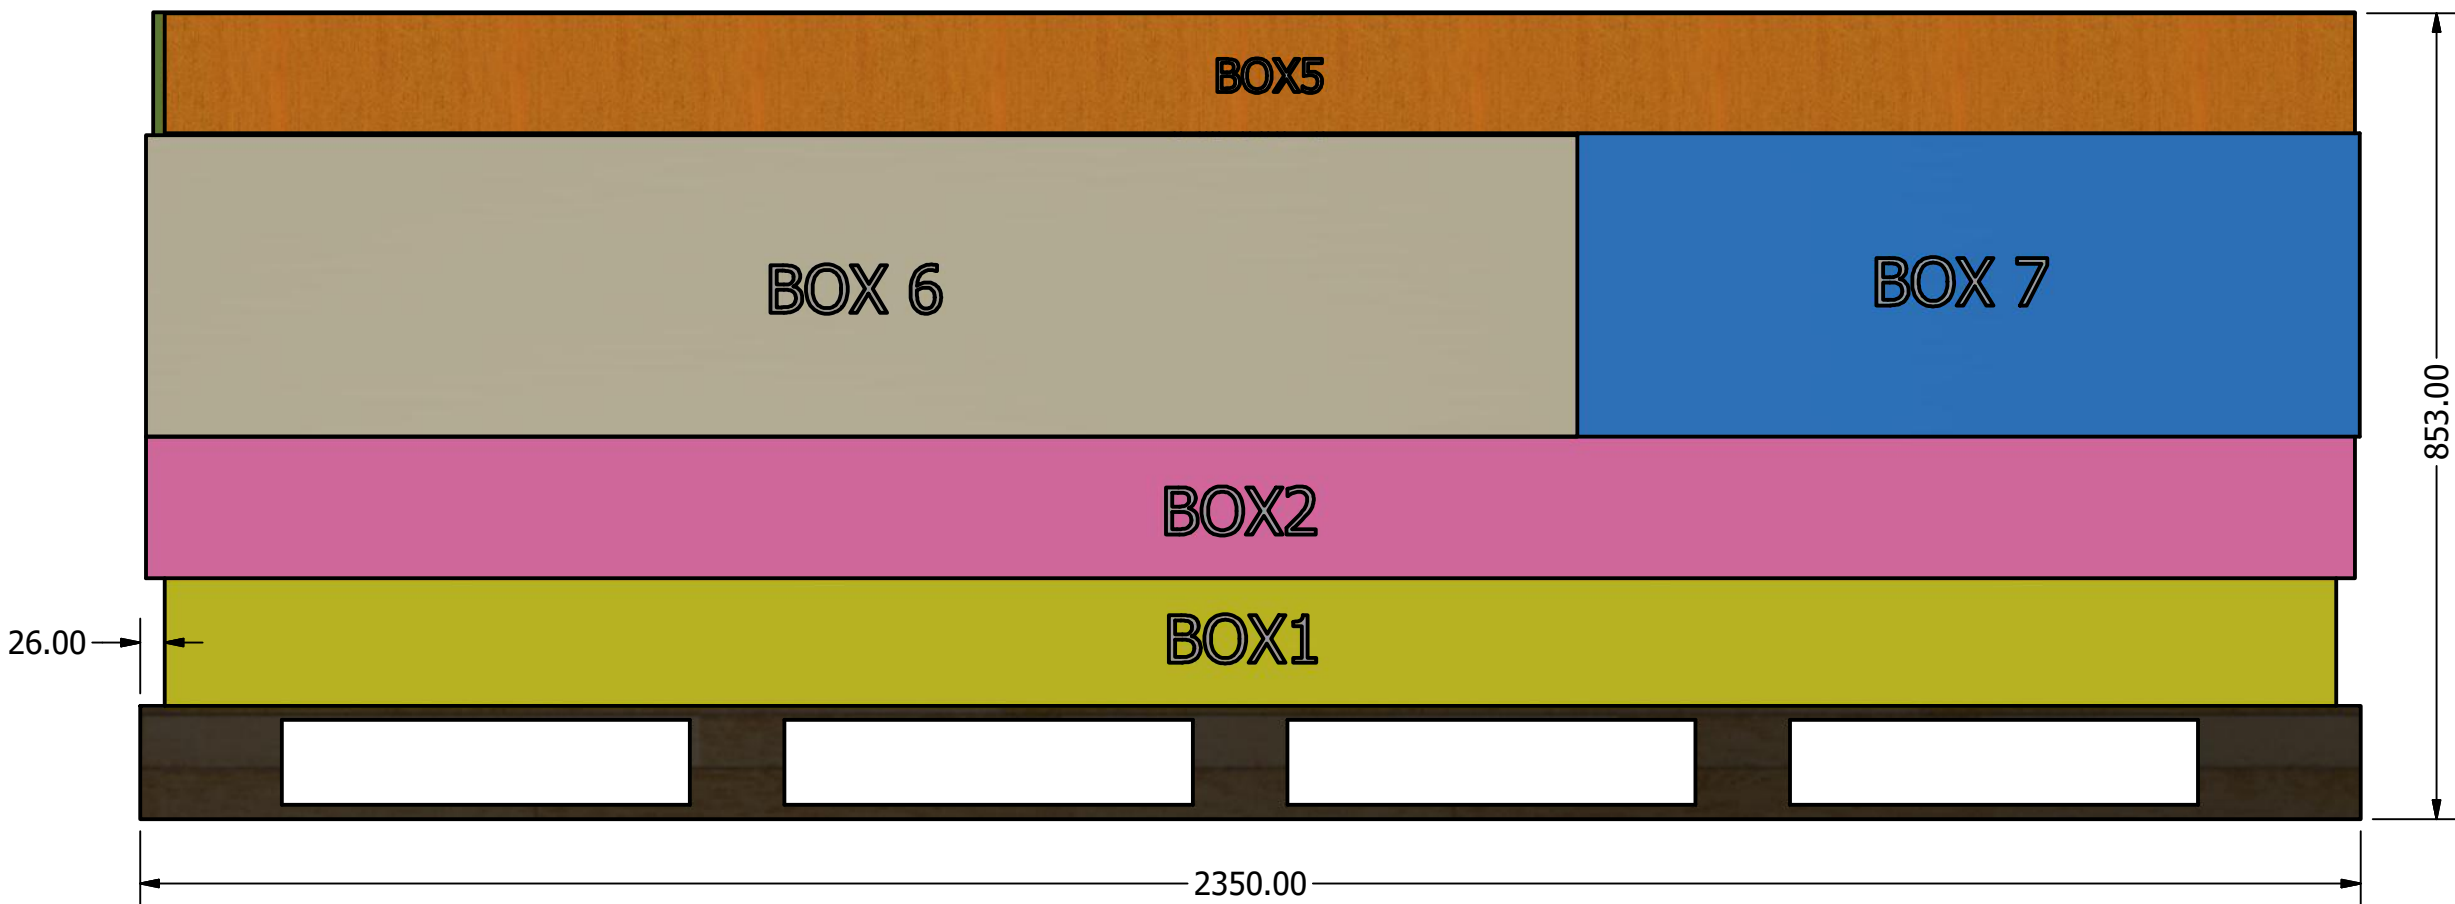

2404106 11x7 POPPY GREENHOUSE Container Loading Diagram

(1 set=7 boxes 30 sets/40HQ, 30 pallets/ 40HQ, Gross Weight: 14430kg)

Top view

Side view

End view

DRAWN	Rudy	2019/8/19		
CHECKED			TITLE	
QA				
MFG				
APPROVED				
			SIZE	DWG NO
			D	2006522
			SCALE	1 : 20
			SHEET 1 OF 1	

Pallet A (1 unit/pallet)

DRAWN		TITLE		
CHECKED				
QA				
MFG				
APPROVED		SIZE	DWG NO	REV
		D		
		SCALE	SHEET 1 OF 1	
		1 : 10		

BOX1: 79kg

BOX2: 102kg

BOX3: 78kg

BOX4: 74kg

BOX5: 40kg

BOX6: 40kg

BOX7: 18kg

DRAWN		TITLE		
CHECKED				
QA				
MFG				
APPROVED		SIZE	DWG NO	REV
		D		
		SCALE	1 / 12	SHEET 1 OF 1