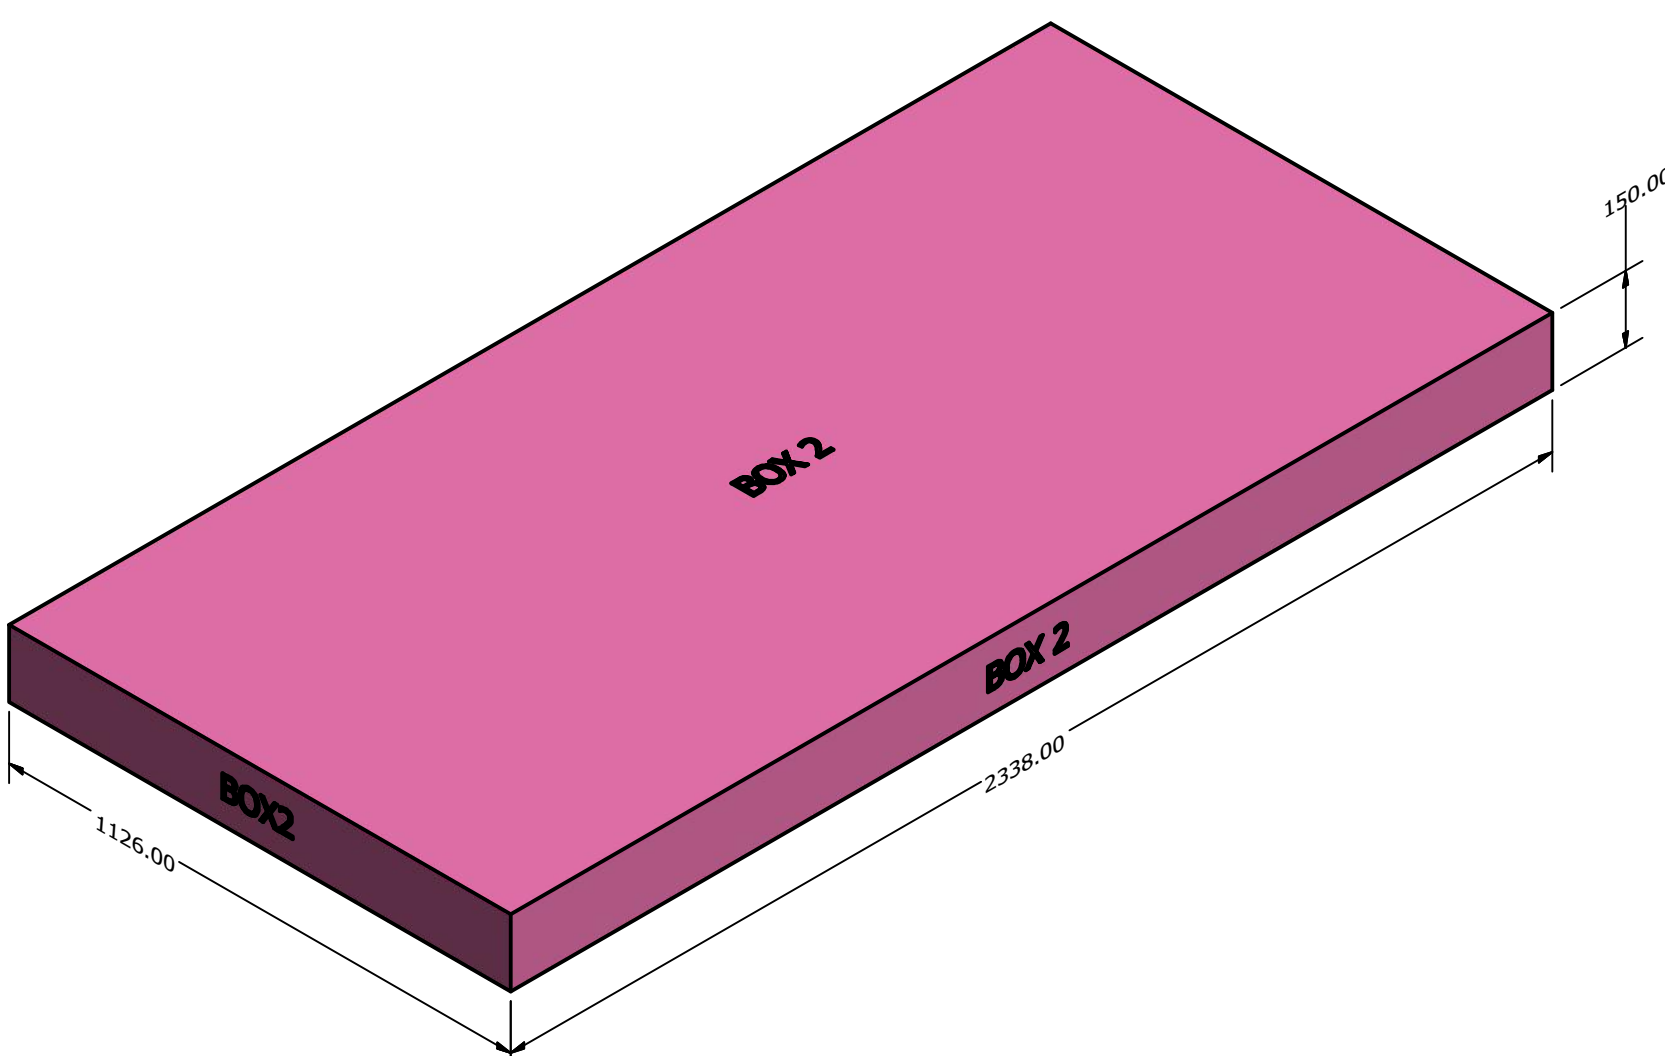

2404106 11x7 POPPY GREENHOUSE Container Loading Diagram

(1 set=7 boxes 30 sets/40HQ, 30 pallets/ 40HQ, Gross Weight: 14430kg)

Top view

Side view

End view

DRAWN	Rudy	2019/8/19		
CHECKED			TITLE	
QA				
MFG				
APPROVED				
			SIZE	DWG NO
			D	2006522
			SCALE	1 : 20
			SHEET 1 OF 1	

Pallet A (1 unit/pallet)

DRAWN		TITLE		
CHECKED				
QA				
MFG				
APPROVED		SIZE	DWG NO	REV
		D		
		SCALE	SHEET 1 OF 1	
		1 : 10		

BOX1: 79kg

BOX2: 102kg

BOX3: 78kg

BOX4: 74kg

BOX5: 40kg

BOX6: 40kg

BOX7: 18kg

DRAWN		TITLE		
CHECKED				
QA				
MFG				
APPROVED		SIZE	DWG NO	REV
		D		
		SCALE	1 / 12	SHEET 1 OF 1