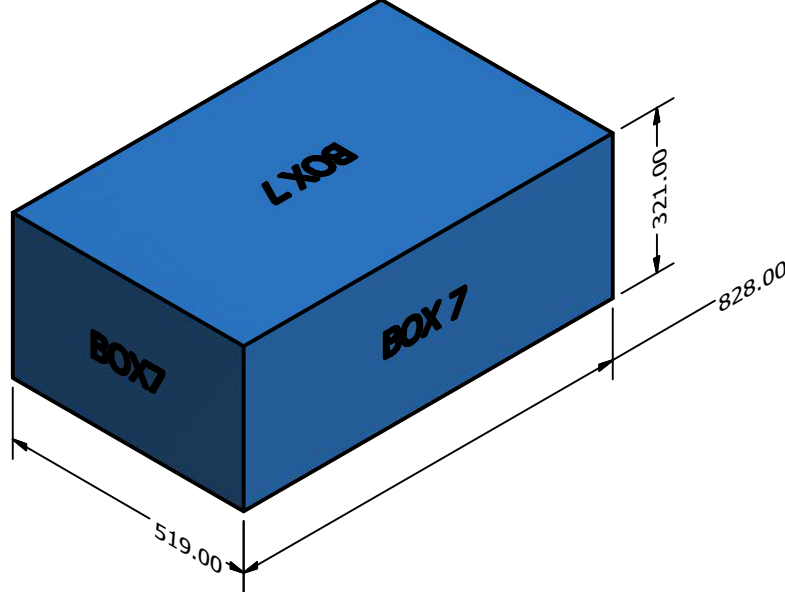

2404106 11x7 POPPY GREENHOUSE Container Loading Diagram

(1 set=7 boxes 30 sets/40HQ, 30 pallets/ 40HQ, Gross Weight: 14430kg)

Top view

Side view

End view

DRAWN	Rudy	2019/8/19		
CHECKED			TITLE	
QA				
MFG				
APPROVED				
			SIZE	DWG NO
			D	2006522
			SCALE	1 : 20
			SHEET 1 OF 1	

Pallet A (1 unit/pallet)

DRAWN		TITLE		
CHECKED				
QA				
MFG				
APPROVED		SIZE	DWG NO	REV
		D		
		SCALE	SHEET 1 OF 1	
		1 : 10		

BOX1: 79kg

BOX2: 102kg

BOX3: 78kg

BOX4: 74kg

BOX5: 40kg

BOX6: 40kg

BOX7: 18kg

DRAWN		TITLE		
CHECKED				
QA				
MFG				
APPROVED		SIZE	DWG NO	REV
		D		
		SCALE	1 / 12	SHEET 1 OF 1