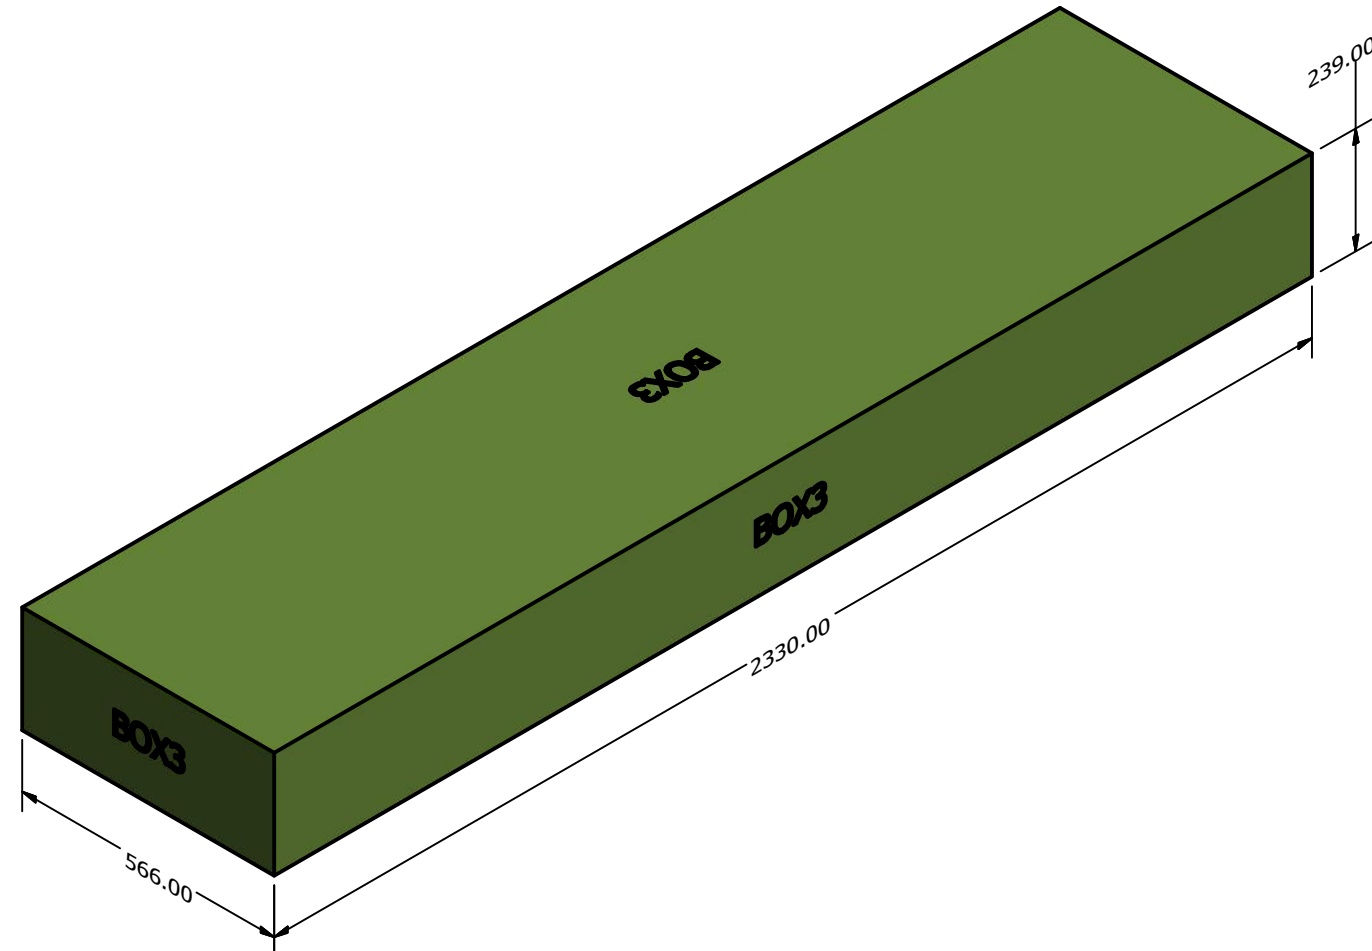

2404106 11x7 POPPY GREENHOUSE Container Loading Diagram

(1 set=7 boxes 30 sets/40HQ, 30 pallets/ 40HQ, Gross Weight: 14430kg)

Top view

Side view

End view

DRAWN	Rudy	2019/8/19		
CHECKED			TITLE	
QA				
MFG				
APPROVED				
			SIZE	DWG NO
			D	2006522
			SCALE	1 : 20
			SHEET 1 OF 1	

Pallet A (1 unit/pallet)

DRAWN		TITLE		
CHECKED				
QA				
MFG				
APPROVED		SIZE	DWG NO	REV
		D		
		SCALE	SHEET 1 OF 1	
		1 : 10		

BOX1: 79kg

BOX2: 102kg

BOX3: 78kg

BOX4: 74kg

BOX5: 40kg

BOX6: 40kg

BOX7: 18kg

DRAWN		TITLE		
CHECKED				
QA				
MFG				
APPROVED		SIZE	DWG NO	REV
		D		
		SCALE	1 / 12	SHEET 1 OF 1