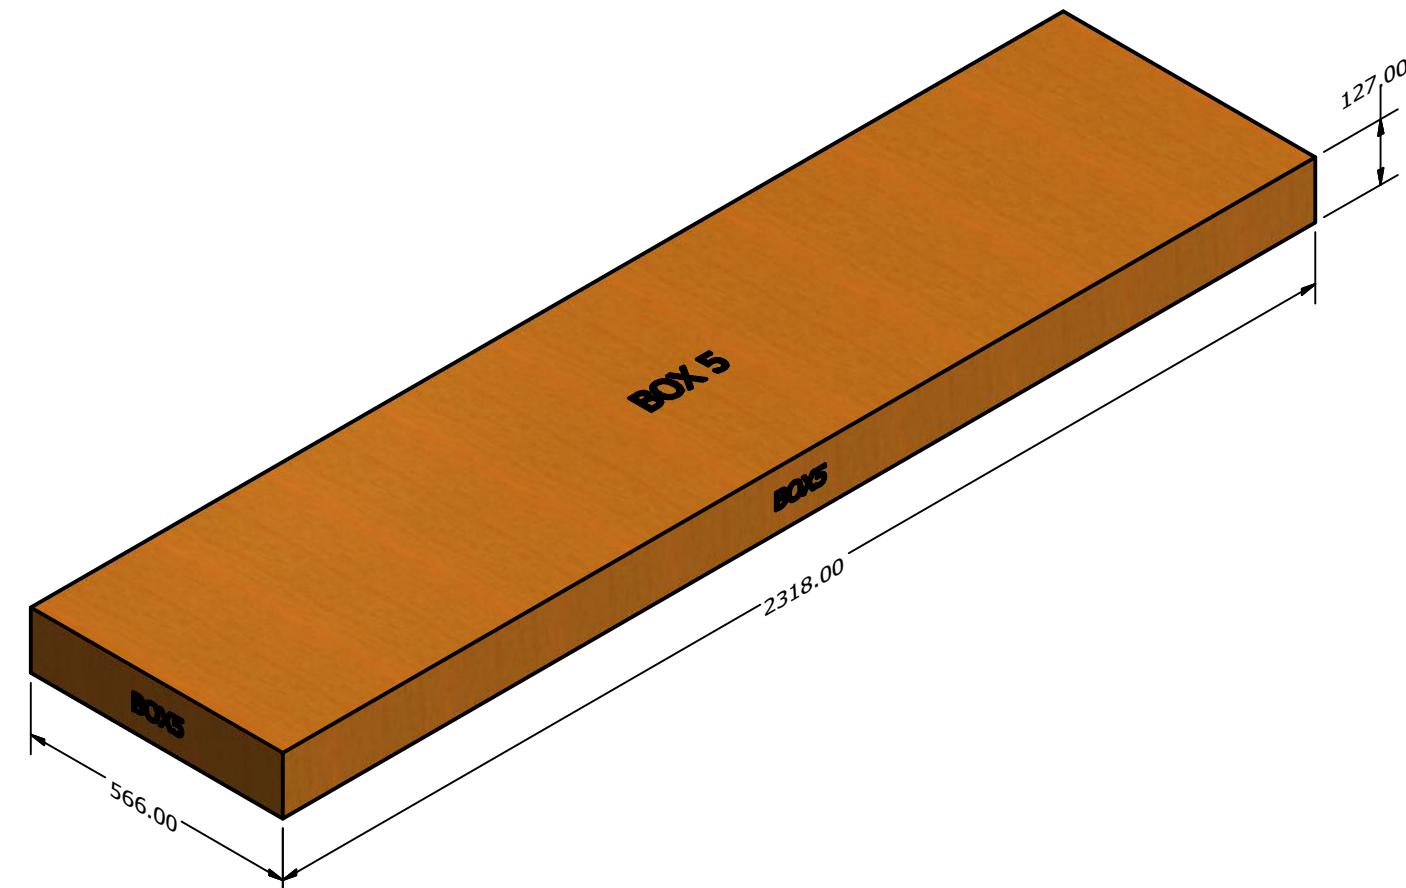

2404106 11x7 POPPY GREENHOUSE Container Loading Diagram

(1 set=7 boxes 30 sets/40HQ, 30 pallets/ 40HQ, Gross Weight: 14430kg)

Top view

Side view

End view

DRAWN	Rudy	2019/8/19		
CHECKED			TITLE	
QA				
MFG				
APPROVED				
			SIZE	DWG NO
			D	2006522
			SCALE	1 : 20
			SHEET 1 OF 1	

Pallet A (1 unit/pallet)

DRAWN		TITLE		
CHECKED				
QA				
MFG				
APPROVED		SIZE	DWG NO	REV
		D		
		SCALE	SHEET 1 OF 1	
		1 : 10		

BOX1: 79kg

BOX2: 102kg

BOX3: 78kg

BOX4: 74kg

BOX5: 40kg

BOX6: 40kg

BOX7: 18kg

DRAWN		TITLE		
CHECKED				
QA				
MFG				
APPROVED		SIZE	DWG NO	REV
		D		
		SCALE	1 / 12	SHEET 1 OF 1