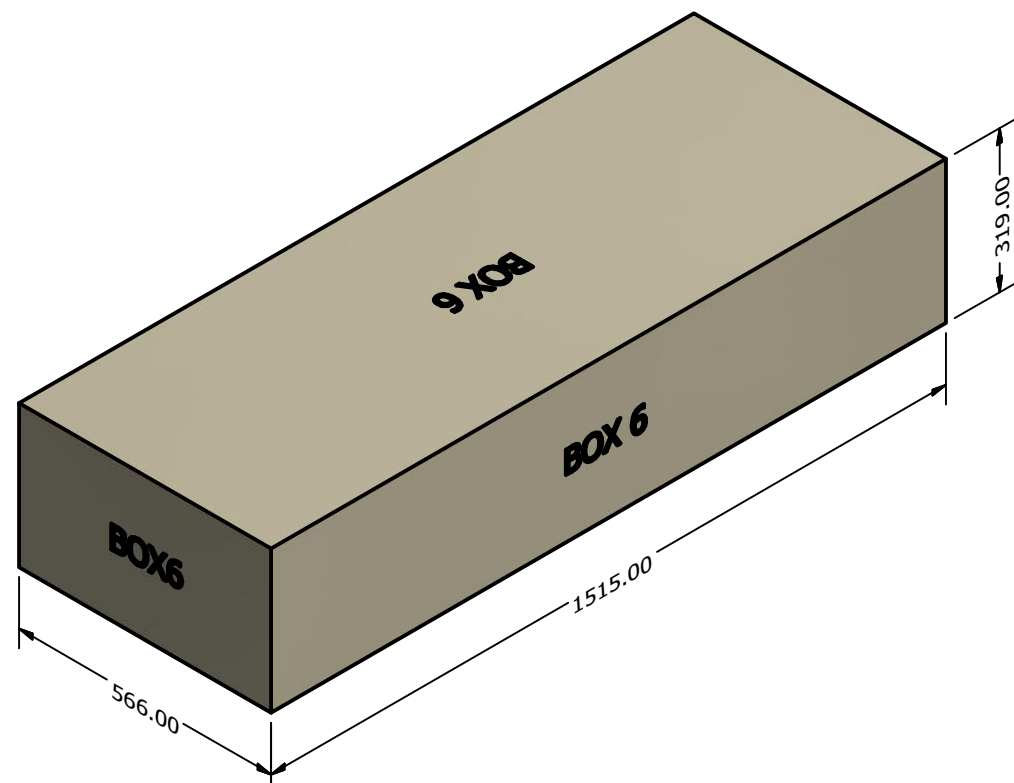

2404106 11x7 POPPY GREENHOUSE Container Loading Diagram

(1 set=7 boxes 30 sets/40HQ, 30 pallets/ 40HQ, Gross Weight: 14430kg)

Top view

Side view

End view

DRAWN	Rudy	2019/8/19		
CHECKED			TITLE	
QA				
MFG				
APPROVED				
			SIZE	DWG NO
			D	2006522
			SCALE	1 : 20
			SHEET 1 OF 1	

Pallet A (1 unit/pallet)

DRAWN		TITLE		
CHECKED				
QA				
MFG				
APPROVED		SIZE	DWG NO	REV
		D		
		SCALE	SHEET 1 OF 1	
		1 : 10		

BOX1: 79kg

BOX2: 102kg

BOX3: 78kg

BOX4: 74kg

BOX5: 40kg

BOX6: 40kg

BOX7: 18kg

DRAWN		TITLE		
CHECKED				
QA				
MFG				
APPROVED		SIZE	DWG NO	REV
		D		
		SCALE	1 / 12	SHEET 1 OF 1