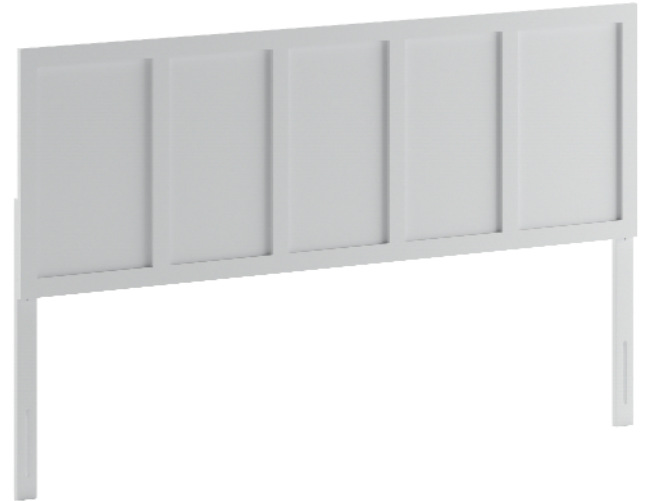

FLASH FURNITURE

a Ubique Group brand

WOOD HEADBOARDS

OLIVER KING SIZE FOUR PANEL WOODEN ADJUSTABLE HEADBOARD FOR UNIVERSAL METAL BED FRAMES IN WHITE

SKU:

MG-9708KHB-K-WHT-GG

UPC:

196861085307

- **UNIVERSAL DESIGN:** Clean lines and minimalist aesthetic blend into any decor and works with almost any universal metal bedframe
- **ADJUSTABLE:** 4 Pre-drilled holes to accommodate most mattress heights
- **STURDY & DURABLE:** Solid wood frame with MDF veneer for long-lasting use
- **EASY ASSEMBLY and CARE:** All hardware and tools included and wipes clean with a damp cloth
- **PRODUCT MEASUREMENTS:** Overall Size: 78.25"W x 0.75"D x 41" - 51"H

VARIATIONS:

White

Dark Brown