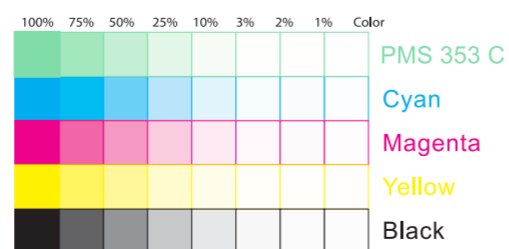

12584

ConvertMe Swing-2-Seat™

Standard POP, Size: 5.5" X 7.25"

ingenuity™

AnyWay Sway™ OM-9M

Power Adapt™ Dual-Direction Portable Swing
Columpio portátil de doble dirección Power Adapt™
Balancelle bidirectionnelle portable Power Adapt™

Seat rotates 180° & swings in 3 directions

El asiento gira 180° y se mece en 3 direcciones

Le siège pivote à 180° pour un balancement dans 3 directions

Swing converts to vibrating seat with EasyLock™

Se convierte de columpio en asiento vibrador con EasyLock™

La balancelle se transforme en siège vibrant avec EasyLock™

Plug-in USB powers the swing

La conexión USB suministra energía al columpio

Cordon USB alimentation secteur de la balancelle

FRONT

EN PORTABLE SWING

- A unique portable swing that rotates 180° & swings in 3 directions
- Converts from swing to vibrating seat for more options to soothe baby
- 19 melodies including nature sounds & white noise with volume control
- SlimFold™ design folds flat for easy storage & travel
- Removable, pivoting toy bar with 1 plush animal toy
- Easy to clean plush fabrics with removable headrest for newborns
- GentleTouch™ control pad & WhisperQuiet™ swing motor keeps baby undisturbed
- USB cord included powers swing motion (wall adaptor not included)

ES COLUMPIO PORTÁTIL