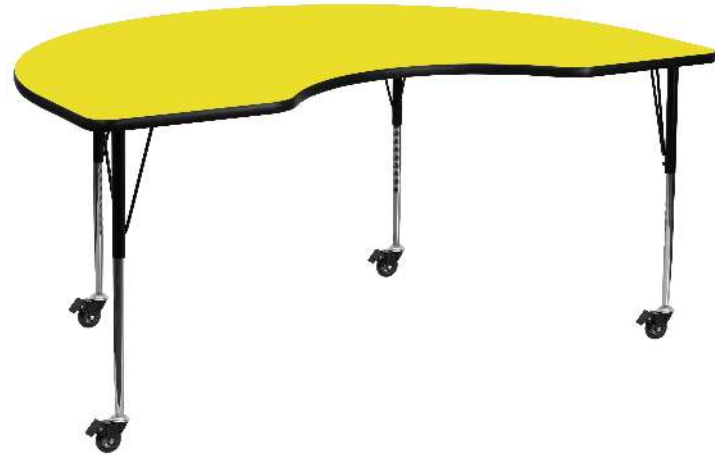

FLASH FURNITURE

a Ubique Group brand

CLASSROOM

WREN MOBILE 48"W X 72"L
KIDNEY YELLOW HP LAMINATE
ACTIVITY TABLE - STANDARD
HEIGHT ADJUSTABLE LEGS

SKU:

XU-A4872-KIDNY-YEL-H-A-CAS-GG

UPC:

847254081450

PRODUCT MEASUREMENTS: Overall Size: 48"W x 72"D x 22.37-30.5"H; Ships In Multiple Boxes

VARIATIONS:

Gray

Yellow

Red

Oak