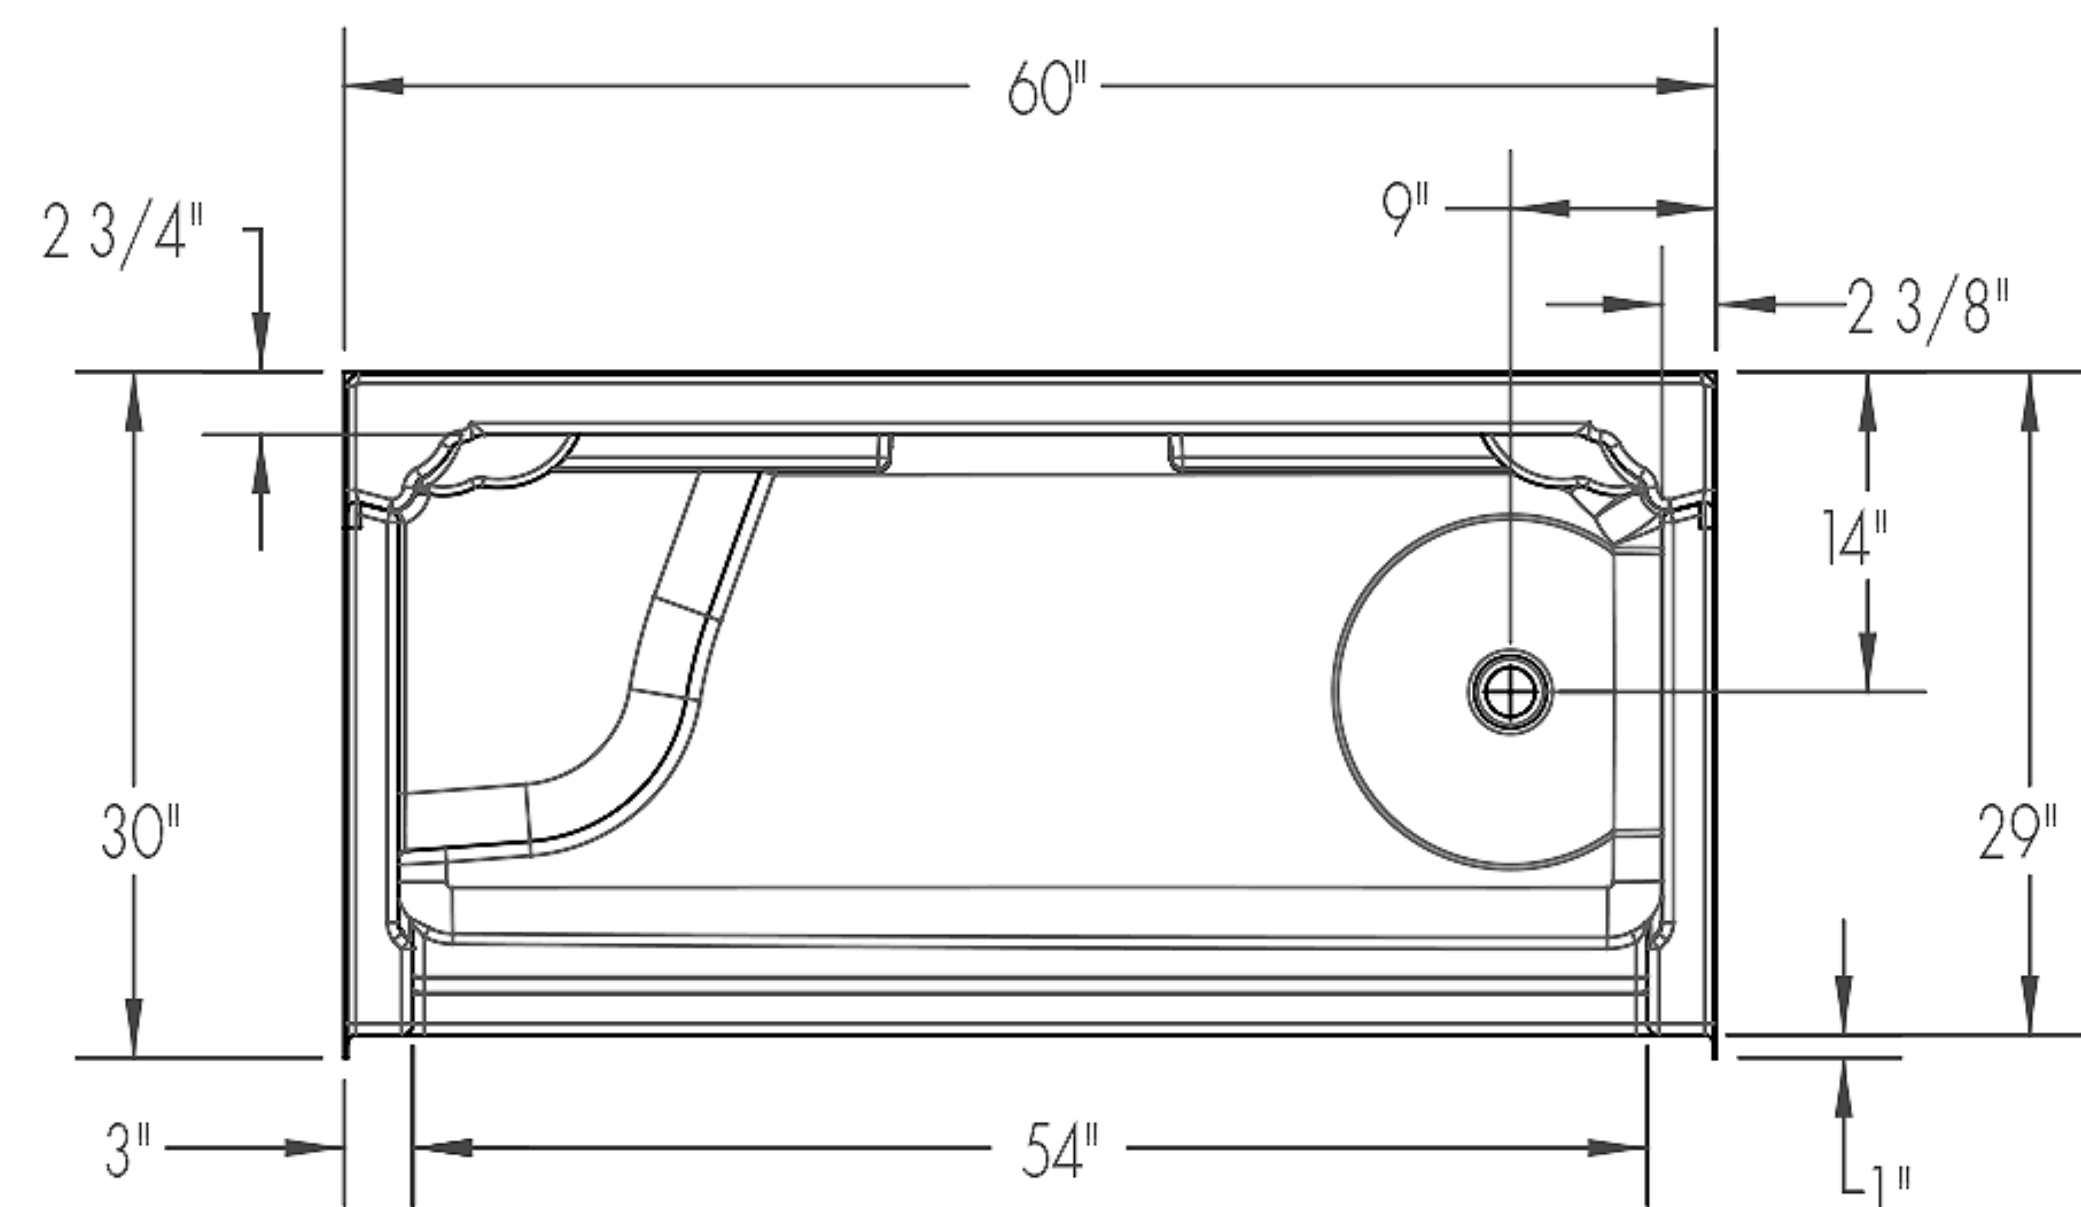

DALA6030L/R DALB6030L/R

Accessible Living

SHOWER KIT

60" x 30" x 74"