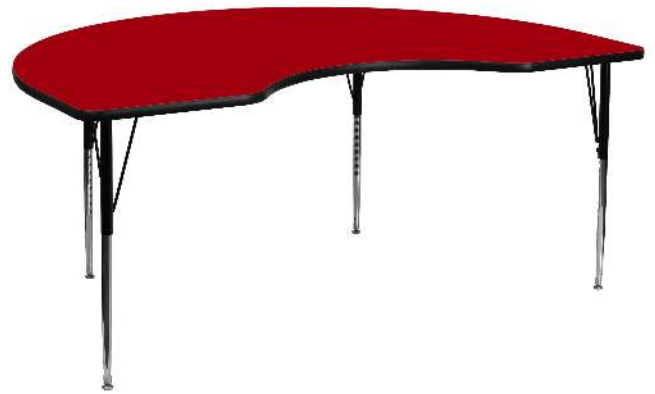

FLASH FURNITURE

a Ubuque Group brand

KIDNEY ACTIVITY TABLES

WREN 48"W X 72"L KIDNEY RED
THERMAL LAMINATE ACTIVITY
TABLE - STANDARD HEIGHT
ADJUSTABLE LEGS

SKU:

XU-A4872-KIDNY-RED-T-A-GG

UPC:

847254024440

PRODUCT MEASUREMENTS: Overall Size: 48"W x 72"D x
21.125-30.125"H; Ships In Multiple Boxes

VARIATIONS:

Yellow

Oak

Red

Gray