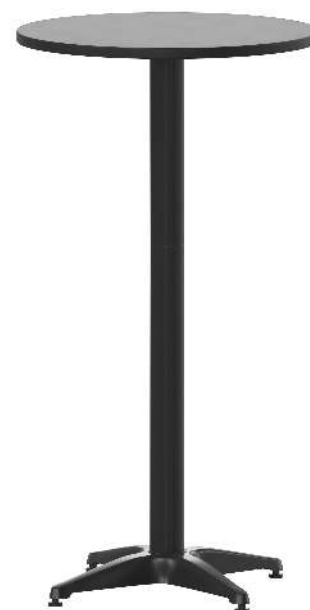

FLASH FURNITURE

a Ubique Group brand

ALUMINUM PATIO BAR TABLES

MELLIE 23.25" BLACK ROUND METAL INDOOR-OUTDOOR BAR HEIGHT TABLE WITH FLIP-UP TABLE

SKU:

TLH-059A-BK-GG

UPC:

196861102301

- Add dining space to your café or create a cozy, intimate atmosphere on your patio, with this aluminum bar table you can do both. Pair this piece with like colored barstools for that chic monochromatic look or add a pop of color for a fun festive vibe.
- Round bar dining table with smooth stainless steel top, flip-up table top activated by button underneath top, seats 2
- Aluminum column and 25.75" wide base hold up to 130 lb. distributed weight capacity, plastic floor glides protect your hard surfaced flooring while using indoors
- Contemporary style flip-up dining table for restaurant, bistro, patio, sunroom or dining room
- PRODUCT MEASUREMENTS: Overall Size: 23.25"W x 23.25"D x 45"H

VARIATIONS:

Aluminum

Black