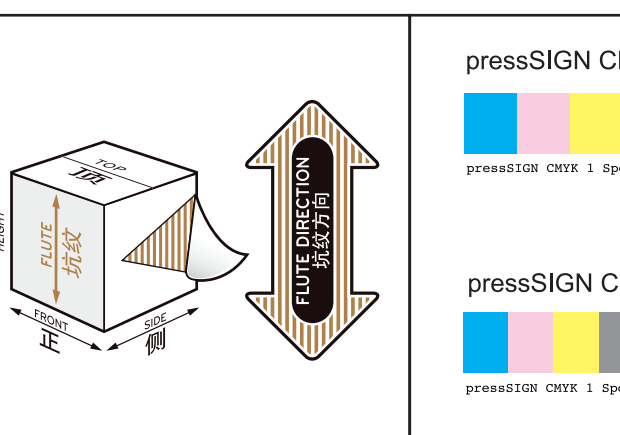

ingenuity™
OM-9M

Comfort 2 Go Portable Swing™

ingenuity™
Comfort 2 Go Portable Swing™
OM-9M

INSPIRE. EXPIRE.
NOUS TROUVONS TOUS
NOTRE RYTHME.

ingenuity™
Comfort 2 Go Portable Swing™
OM-9M

ingenuity™
Comfort 2 Go Portable Swing™
OM-9M

There are two color bars on this proof and in the art file. One to be used with X-rite i1 Pro Spectrophotometer. The other can be used with most other spectrophotometers.