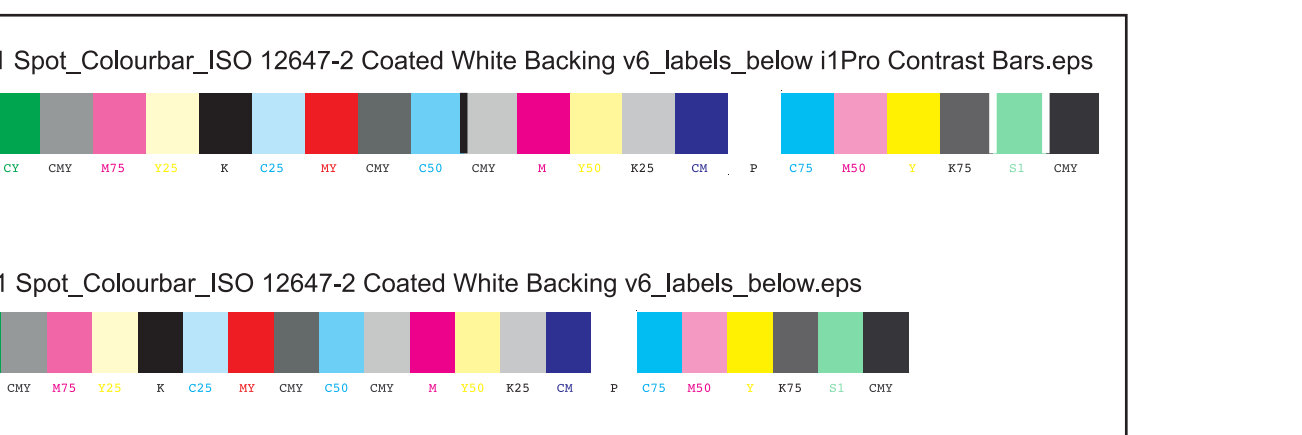

There are two color bars on this proof and in the art file. One to be used with X-rite i1 Pro Spectrophotometer. The other can be used with most other spectrophotometers.