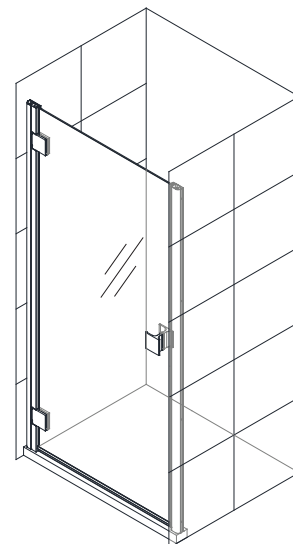

Specification Features

- LUMEN SHOWER DOOR AND SLIMLINE SHOWER BASE
- MODERN WALL PROFILE DESIGN WITH INTEGRATED HINGES
- REVERSIBLE FOR A RIGHT OR LEFT DOOR OPENING
- 1 IN. OF TOTAL ADJUSTMENT FOR WIDTH OR OUT-OF-PLUMB
- 1/4 IN. (6MM) THICK CERTIFIED CLEAR TEMPERED GLASS
- FULL LENGTH MAGNETIC DOOR LATCH
- SLIMLINE SINGLE THRESHOLD SHOWER BASE
- SLIP-RESISTANT TEXTURED FLOOR PATTERN

Technical Information

- Door Model: Lumen
- Door Type: Hinged Shower Door
- Dimensions: 42"W x 42"D x 74 3/4"H
- Access Width: 35 1/2"
- Glass Thickness: 1/4" [6 mm]
- Glass Type: Clear
- Base Type: Single Threshold
- Base Color: Black

Unique Product Design Details:

Shower Door Hinge

Shower Door Handle

Important Notes:

If this unit is going to be installed in a new construction, please, install all of the required plumbing and drainage before installing the shower. Use a competent and licensed plumber for all plumbing installation period.