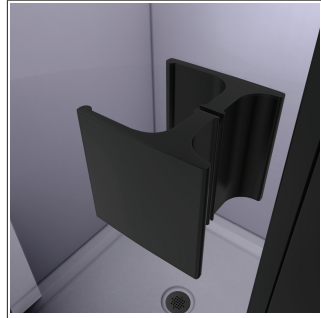

Specification Features

- LUMEN SHOWER DOOR AND SLIMLINE SHOWER BASE
- MODERN WALL PROFILE DESIGN WITH INTEGRATED HINGES
- REVERSIBLE FOR A RIGHT OR LEFT DOOR OPENING
- 1 IN. OF TOTAL ADJUSTMENT FOR WIDTH OR OUT-OF-PLUMB
- 1/4 IN. (6MM) THICK CERTIFIED CLEAR TEMPERED GLASS
- FULL LENGTH MAGNETIC DOOR LATCH
- SLIMLINE SINGLE THRESHOLD SHOWER BASE
- SLIP-RESISTANT TEXTURED FLOOR PATTERN

Technical Information

- Door Model: Lumen
- Door Type: Hinged Shower Door
- Dimensions: 42"W x 42"D x 74 3/4"H
- Access Width: 35 1/2"
- Glass Thickness: 1/4" [6 mm]
- Glass Type: Clear
- Base Type: Single Threshold
- Base Color: Black

Codes/Standards Applicable

- ANSI Z97.1 (Tempered Glass)
- 16 CFR Part 1201

Hardware Finish Options:

- 01 - Chrome
- 04 - Brushed Nickel
- 06 - Oil Rubbed Bronze
- 09 - Matte Black

Model SKUs:

- DL-534242-88-01 DL-534242-88-04
- DL-534242-88-06 DL-534242-88-09

Unique Product Design Details:

Shower Door Hinge

Shower Door Handle

Important Notes:

If this unit is going to be installed in a new construction, please, install all of the required plumbing and drainage before installing the shower. Use a competent and licensed plumber for all plumbing installation period.