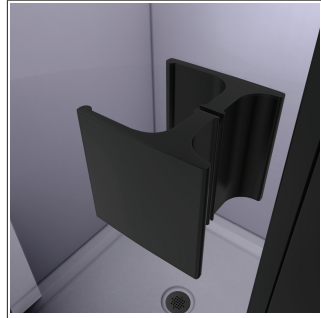

Shower Door Handle

Important Notes:

If this unit is going to be installed in a new construction, please, install all of the required plumbing and drainage before installing the shower. Use a competent and licensed plumber for all plumbing installation period.

1 in. of total adjustment for width or out-of-plumb (uneven walls).

Professional installation recommended.

Important Disclaimers:

- Prior to installation, please ensure that the installation surface is finished, level and solid and will be able to support the total weight of the unit. Also, make sure that the walls are plumb. Irregular installation, surface level or out of square conditions can result in serious problems for your installation.
- Please read Installation Manual thoroughly prior to installing this product.
- Please note that you should consult your local building codes with questions on installation compliance standards. Building and plumbing codes may vary by location, and DreamLine® is not responsible for code compliance standards for your project and will not accept any returns.

The Lumen shower door is intended for residential use only. Not suitable for commercial use.