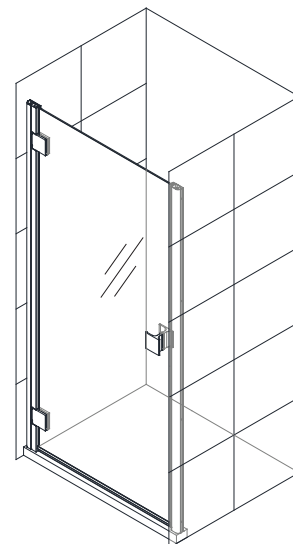

Model SKUs:

- DL-534242-22-01 DL-534242-22-04
- DL-534242-22-06 DL-534242-22-09