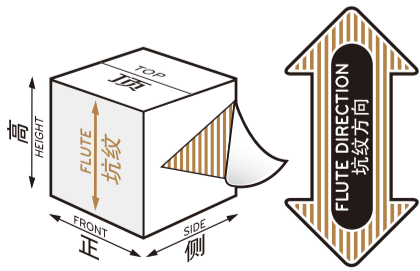

kids2™
File Name: 17267-013_12L_PL111325
Brand: Ingenuity
Category: Bath
Product Name: Tuckaway Tub
Package Designer: Patrick Rice
Product Manager: Enter Name
Engineer: Enter Name
Languages: Languages on Package 3/12
Dimensions: see die line

Packaging Prints
PMS 353 C plus CMYK
L*81.64 a*-39.47 b*14.56

100%	75%	50%	25%	10%	2%	1%	Color
							PMS 353 C
							Cyan
							Magenta
							Yellow
							Black

There are two color bars on this proof and in the art file. One to be used with X-rite I1 Pro Spectrophotometer. The other can be used with most other spectrophotometers. Printers must repeat one of the two color bars all the way across the width (gripper edge) of the press sheets on sample runs and production runs. Failure to comply will result in the remaking of film and/or plates at your cost. 数码稿以及设计文件包含了两种色带。一种适用于X-rite (爱色丽) I1 Pro 分光光度计, 另一种适用于其它大部分的分光光度计。在打样或者批量生产时, 印刷厂必须选择其中一种色带并重复添加直到覆盖整张纸的宽度(叼口边)。没有按照上述要求而导致重新出菲林、出版的费用将由印刷厂承担。