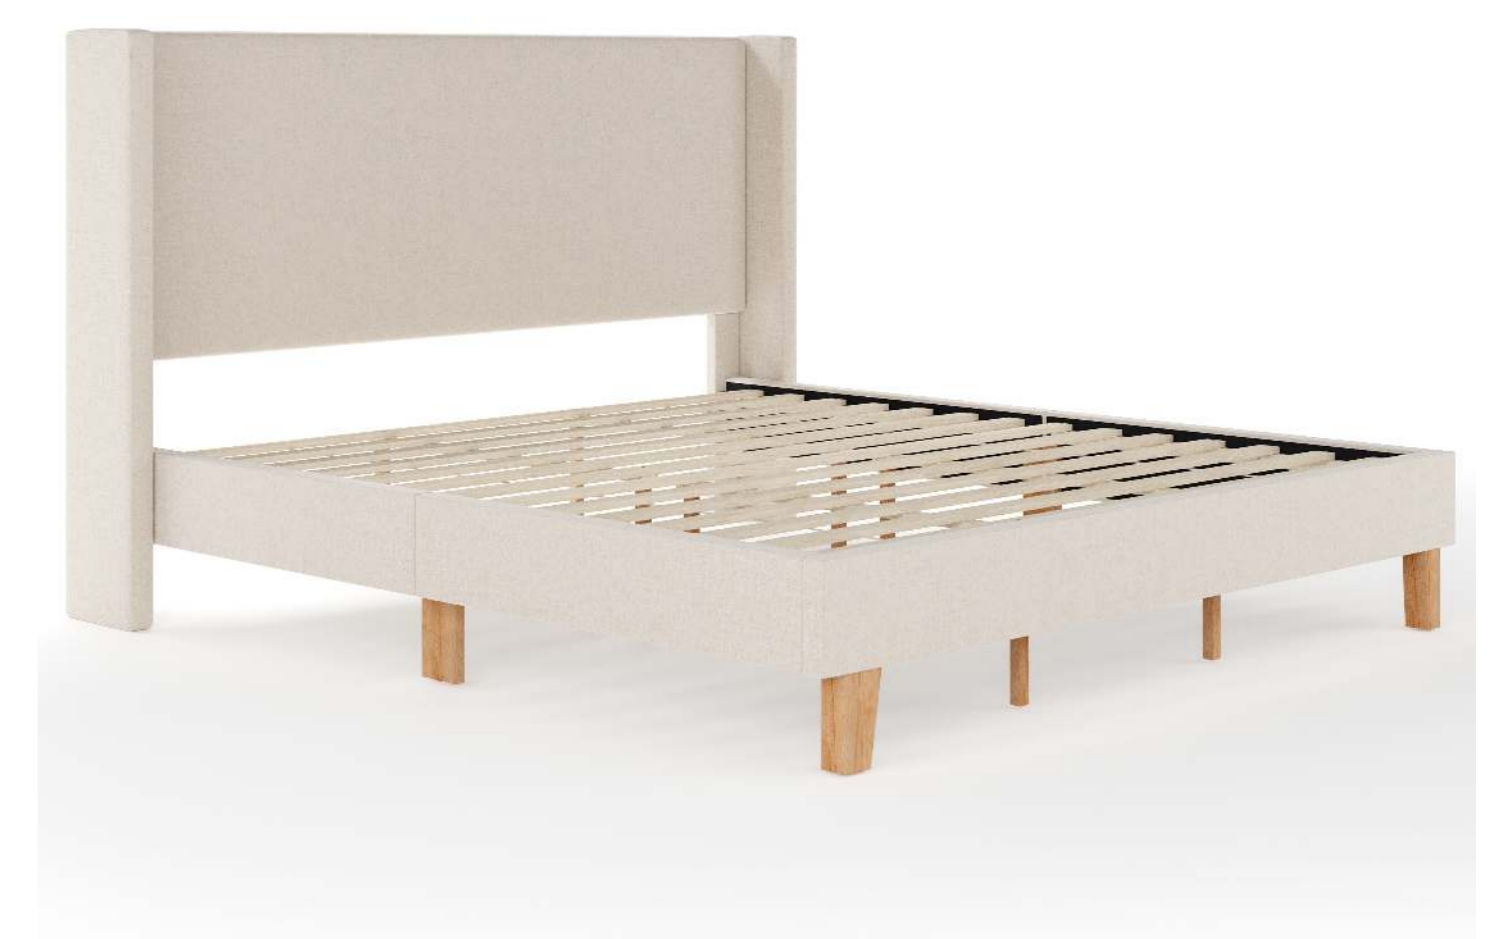

UPHOLSTERED PLATFORM BEDS

PRODUCT CODE
TW-3WDB0032-K-BG-MS

UPC CODE
196861133961

Maisie King Upholstered Platform Bed with Wingback Headboard and Cushioned Siderails, Wood Slat Foundation, No Box Spring Needed, Beige

KEY FEATURES

- Flawless elegance meets everyday comfort in the clean lines and supportive design of this wingback platform bed that does not require a box spring
- Wrapped in a soft, faux linen fabric with a subtle texture bringing warmth and versatility to any space
- Crafted with a sturdy wood frame with 6.5 inches of underbed clearance and wood slat foundation that accommodates up to 800 lbs. static weight
- Engineered for easy assembly, the frame includes illustrated instructions with all hardware and tools you need to put it together confidently
- Dimensions: 82.25"W x 86.5"D x 50"H

Beige

Off-White