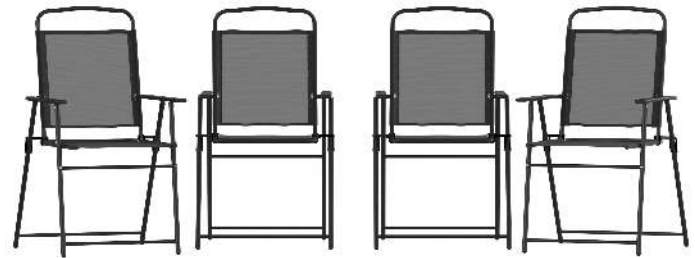

## METAL PATIO CHAIRS

SET OF 4 MYSTIC FOLDING PATIO SLING CHAIRS, OUTDOOR TEXTILENE LAWN CHAIRS WITH ARMRESTS IN BLACK

### SKU:

4-GM-SC098-BK-GG

### UPC:

196861105364

- **BEAUTIFUL AND BREATHABLE:** Premium textilene material comfortably supports you while allowing cooling airflow ideal for outdoor space
- **LIGHTWEIGHT PORTABILITY:** Foldable design for easy storage and transport to your favorite hangout spots
- **STRONG AND STURDY:** UV fade and weather resistant powder coated rust-resistant frames hold up to 300 lbs. static weight per chair
- **FULLY ASSEMBLED:** Arrives ready for use and wipes clean easily with a damp cloth
- **PRODUCT MEASUREMENTS:** Overall Size (4): 20.75"W x 24.5"D x 35.75"H; Seat Size: 15.75"W x 14.25"D x 17.75"H; Back Size: 17"W x 15.75"H; Arm Size: 23.25"H from floor; 7"H from seat; Folded Size: 21.5"W x 2"D x 34"H