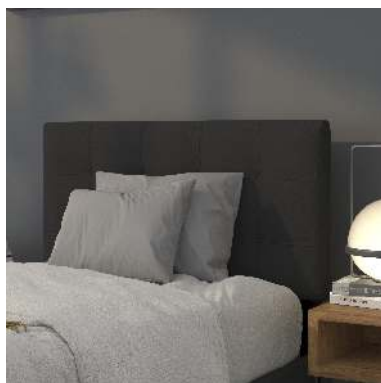

FLASH FURNITURE

a Ubique Group brand

UPHOLSTERED HEADBOARDS

BEDFORD TUFTED UPHOLSTERED TWIN SIZE HEADBOARD IN BLACK FABRIC

SKU:

HG-HB1704-T-BK-GG

UPC:

889142217275

- If your bed isn't dressed up with a headboard, your room is missing out. Let this beautiful, tufted headboard help reflect your personal style and make your retreat a cozy, comfortable haven to return to after the rigors of daily life.
- Black fabric upholstered panel headboard, Headboard Size: 39.25"W x 3"D x 24"H
- Black metal stands with adjustable bed rail slots
- Contemporary style headboard
- PRODUCT MEASUREMENTS: Overall Size: 39.25"W x 2.5"D x 41.75-54.25"H

VARIATIONS:

Black

Beige

Navy

White

Dark Brown

Light Gray

Dark Gray