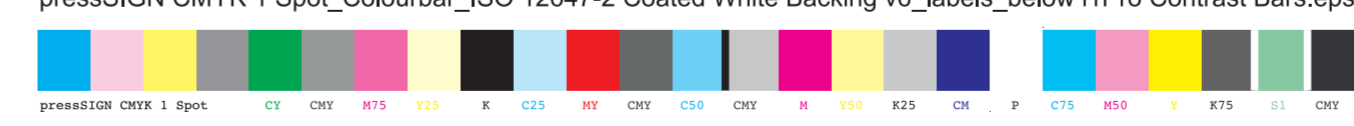

pressSIGN CMYK 1 Spot_Colourbar_ISO 12647-2 Coated White Backing v6_labels_below i1Pro Contrast Bars.eps