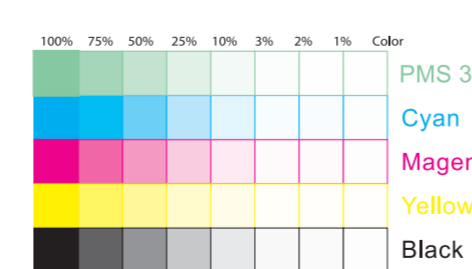

Flip over ↗

Feeding transitions made simple™

8"x1"

kids2™

File Name: 16869_MEEU_PRIPOP082724.ai
Brand: Ingenuity
Category: High chair
Product Name: Proper Positioner™ 7-in-1 Deluxe High Chair - Chambray
Package Designer: Ted F.
Product Manager: XXXXXXXX
Engineer: XXXXXXXX
Languages: 3L/4L
Dimensions: 15" w x 10.5" h

Packaging Prints
PMS 353 C plus CMYK
L*81.64 a*-39.47 b*14.56