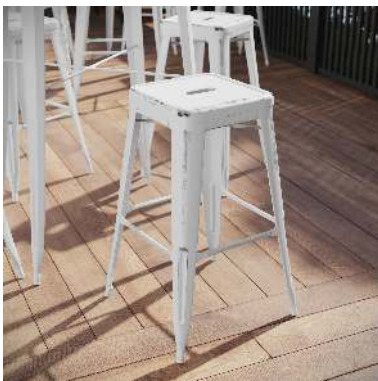

FLASH FURNITURE

a Ubique Group brand

RESTAURANT

KAI COMMERCIAL GRADE 30"
HIGH BACKLESS DISTRESSED
WHITE METAL
INDOOR-OUTDOOR
BARSTOOL

SKU:

ET-BT3503-30-WH-GG

UPC:

889142024613

- It isn't everyday you find a stool that is so at home in multiple settings. Whether you're going for a bold industrial look or completing that farmhouse design you had your heart set on, this distressed stool will be the star on either stage.
- Metal stack stool: stacks up to 10 high making it ideal for spare seating, plastic caps protect frame when stacked
- Quality Construction: ships fully assembled, seat drain allows rainwater to pass through, heavy duty construction holds up to 500 pounds
- Industrial backless bar height stool for your patio, restaurant, hotel
- PRODUCT MEASUREMENTS: Overall Size: 17"W x 17"D x 30"H; Seat Size: 12"W x 12"D x 30"H; No Assembly Required

VARIATIONS:

Green

Silver Gra

Antique Bl

Yellow

Green-Blue

Copper

White