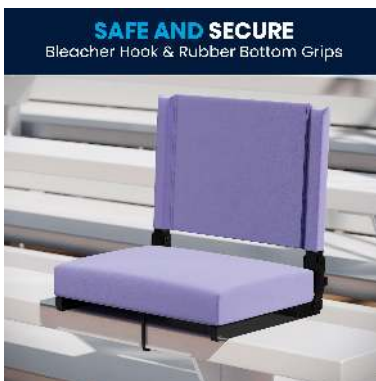

FLASH FURNITURE

a Ubique Group brand

STADIUM CHAIRS

GRANDSTAND COMFORT 500 LB CAPACITY
PADDED STADIUM CHAIRS, FOLDING SEATS
WITH HANDLES, LIGHTWEIGHT & DURABLE,
PURPLE

SKU:

XU-STA-PUR-GG

UPC:

889142026198

- **PADDED COMFORT:** Extra-thick cushioning on the seat and backrest keeps you comfortable through hours of sitting, ideal for stadiums, bleachers, outdoor festivals, sports games, tailgates, or even backyard gatherings
- **HEAVY DUTY SUPPORT:** Built with a reinforced frame rated for up to 500 lbs. static weight for worry-free seating
- **LIGHTWEIGHT AND PORTABLE:** Weighs just a few pounds with an integrated carrying handle for grab-and-go convenience to any event
- **STABILITY YOU CAN TRUST:** Bleacher hook and rubber non-slip bottom grips keep your seat securely in place on bleachers, benches, or flat surfaces.
- **NO ASSEMBLY REQUIRED:** Measures 18"W x 14"D x 18"H when open and 18"W x 15.5"D x 6"H when folded for compact storage after use, and no assembly is required

VARIATIONS: