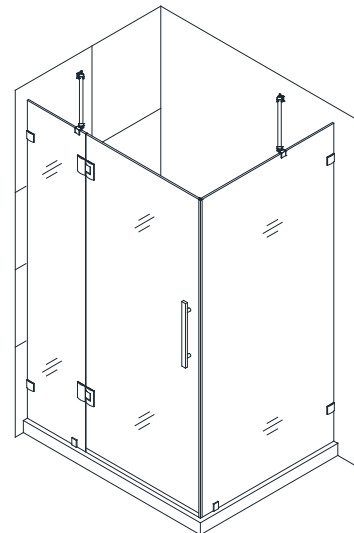

Matte Black Hardware Finish Shown

QUATRA LUX

Specification Features

- FULLY FRAMELESS HINGED SHOWER ENCLOSURE
- CONFIGURATION: FIXED PANEL, SWING DOOR & RETURN PANEL
- REVERSIBLE FOR A RIGHT OR LEFT WALL INSTALLATION
- THIS MODEL HAS NO OUT-OF-PLUMB ADJUSTMENT
- 3/8 IN. (10 MM) THICK CERTIFIED CLEAR TEMPERED GLASS
- CLEARMAX WATER AND STAIN RESISTANT GLASS COATING

Technical Information

- Model: Quatra Lux
- Product Type: Hinged Shower Enclosure
- Dimensions: 34 1/4" D x 46 3/8" W x 72" H
- Access Width Max: 22 5/8 in.
- Access Width Min: 22 5/8 in.
- Glass Thickness: 3/8 in. (10 mm)
- Glass Type: Clear
- Glass Coating: ClearMax

Unique Product Design Details:

Shower Door Handle

Glass to Glass Hinge

Important Notes:

If this unit is going to be installed in a new construction, please, install all of the required plumbing and drainage before installing the shower. Use a competent and licensed plumber for all plumbing installation period.