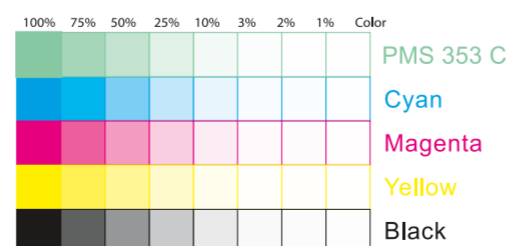

BACK

File Name: 10986_B1_MEEES_STNPOP080423
Brand: Ingenuity
Category: Seats
Product Name: Rocking Seat Bella Teddy
Package Designer: Ming.Yip
Product Manager: Liz
Engineer: XXXXXXXX
Languages: Languages on POP 2/6
Dimensions: 5.5"W x 7.25"H

Packaging Prints
PMS 353 C plus CMYK
L*81.64 a*-39.47 b*14.56