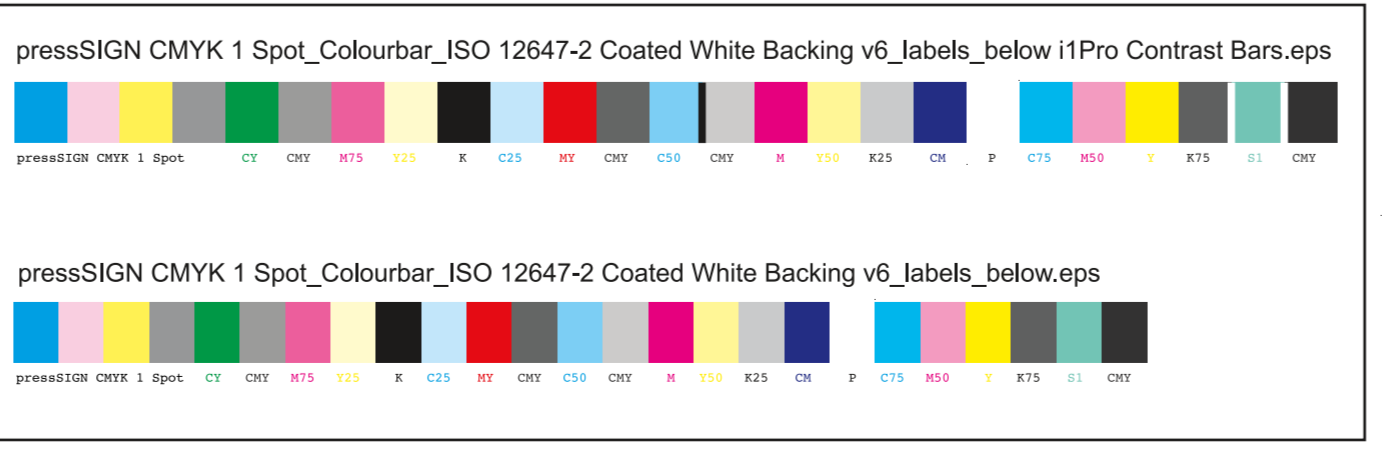

There are two color bars on this proof and in the art file. One to be used with X-rite i1 Pro Spectrophotometer. The other can be used with most other spectrophotometers. Printers must repeat one of the two color bars all the way across the width (grripper edge) of the press sheets on sample runs and production runs. Failure to comply will result in the remaking of film and/or plates at your cost. 数码稿以及设计文件包含了两种色带。一种适用于X-rite (爱色丽) i1 Pro 分光光度计, 另一种适用于其它大部分的分光光度计。在打样或者批量生产时, 印刷厂必须选择其中一种色带并重复添加直到覆盖整张纸的宽度(叼口边)。没有按照上述要求而导致重新出菲林、出版的费用将由印刷厂承担。