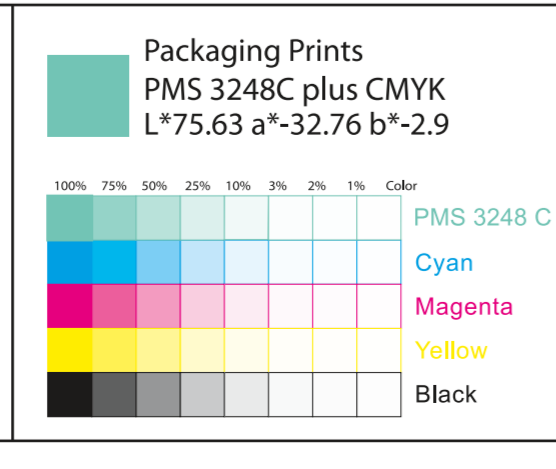

There are two color bars on this proof and in the art file. One to be used with X-rite i1 Pro Spectrophotometer. The other can be used with most other spectrophotometers. Printers must repeat one of the two color bars all the way across the width (grripper edge) of the press sheets on sample runs and production runs. Failure to comply will result in the remaking of film and/or plates at your cost. 数码稿以及设计文件包含了两种色带。一种适用于X-rite (爱色丽) i1 Pro 分光光度计, 另一种适用于其它大部分的分光光度计。在打样或者批量生产时, 印刷厂必须选择其中一种色带并重复添加直到覆盖整张纸的宽度(叼口边)。没有按照上述要求而导致重新出菲林、出版的费用将由印刷厂承担。