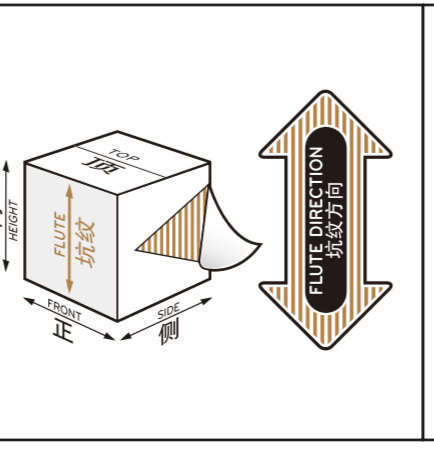

There are two color bars on this proof and in the art file. One to be used with X-rite i1 Pro Spectrophotometer. The other can be used with most other spectrophotometers. Printers must repeat one of the two color bars all the way across the width (grripper edge) of the press sheets on sample runs and production runs. Failure to comply will result in the remaking of film and/or plates at your cost. 数码稿以及设计文件包含了两种色带。一种适用于X-rite (爱色丽) i1 Pro 分光光度计, 另一种适用于其它大部分的分光光度计。在打样或者批量生产时, 印刷厂必须选择其中一种色带并重复添加直到覆盖整张纸的宽度(叼口边)。没有按照上述要求而导致重新出菲林、出版的费用将由印刷厂承担。