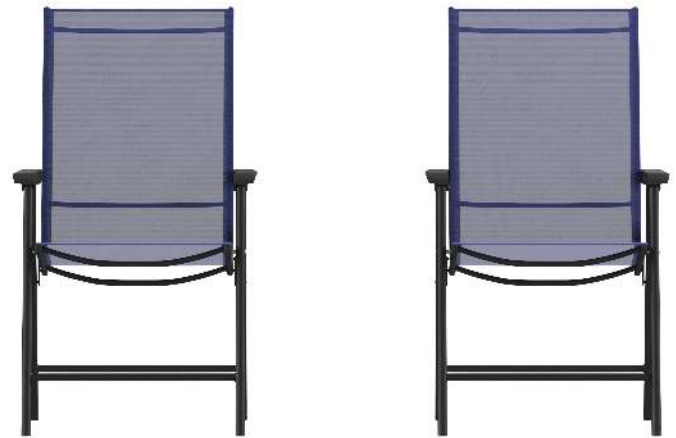

## METAL PATIO CHAIRS

### PALADIN NAVY OUTDOOR FOLDING PATIO SLING CHAIR

#### UPC:

196861102660

- Pack of 2: Relax around a dining table or create a conversational setting with this set of patio folding chairs. This arm chair is comfortably designed for hours of enjoyment.
- Design: breathable material keeps you cool, weather-resistant steel frame, ships fully assembled and ready for use
- Portable Chair: not only perfect for your patio, this portable chair is lightweight for camping trips, going to the pool or sporting events.
- Modern style folding chair for patio, garden, deck, sunroom, or balcony
- PRODUCT MEASUREMENTS: Overall Size: 20.75"W x 22.5"D x 37.5"H; Seat Size: 17.5"W x 16.5"D x 17.5"H; Back Size: 18.25"W x 24"H; Arm Size: 24"H from floor; 8.25"H from seat; Folded Size: 22"W x 34"D x 5.5"H; No Assembly Required