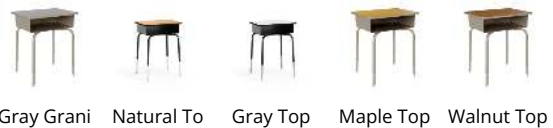

FLASH FURNITURE

a Ubique Group brand

OPEN FRONT STUDENT DESKS

BILLIE STUDENT DESK WITH OPEN FRONT METAL BOOK BOX - MAPLE/SILVER

SKU:

FD-DESK-GY-MPL-GG

UPC:

196861085512

- Classic open front desk offers plenty of work and storage space; Metal book box desk tucks away books, writing utensils, and other devices
- Flexible workspace for students of all ages - adjustable height legs; Accommodate students from elementary to high school
- Specialty crafted crisscross frame attaches to book box at 5 points for durability; Adjustable nylon glides adjust to uneven floors
- Student desk for use in school classrooms and home school desk for remote classrooms
- PRODUCT MEASUREMENTS: Overall Size: 24"W x 18"D x 22.25-31.25"H; Metal Book Box Size: 20.5"W x 15"D x 5.25"H

VARIATIONS:

Gray Grani Natural To Gray Top Maple Top Walnut Top