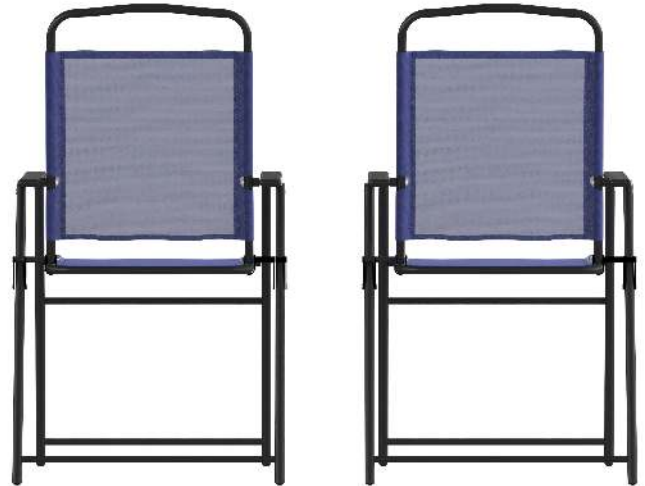

FLASH FURNITURE

a Ubique Group brand

METAL PATIO CHAIRS

SET OF 2 MYSTIC FOLDING PATIO SLING CHAIRS, OUTDOOR TEXTILENE LAWN CHAIRS WITH ARMRESTS IN NAVY

SKU:

2-GM-SC098-NV-GG

UPC:

196861105319

- **BEAUTIFUL AND BREATHABLE:** Premium textilene material comfortably supports you while allowing cooling airflow ideal for outdoor spaces
- **LIGHTWEIGHT PORTABILITY:** Foldable design for easy storage and transport to your favorite hangout spots
- **STRONG AND STURDY:** UV fade and weather resistant powder coated rust-resistant frames hold up to 350 lbs. static weight per chair
- **FULLY ASSEMBLED:** Arrives ready for use and wipes clean easily with a damp cloth
- **PRODUCT MEASUREMENTS:** Overall Size (2): 20.75"W x 24.5"D x 35.75"H; Seat Size: 15.75"W x 14.25"D x 17.75"H; Back Size: 17"W x 15.75"H; Arm Size: 23.25"H from floor; 7"H from seat; Folded Size: 21.5"W x 2"D x 34"H

VARIATIONS:

Gray

Navy

Black

Brown